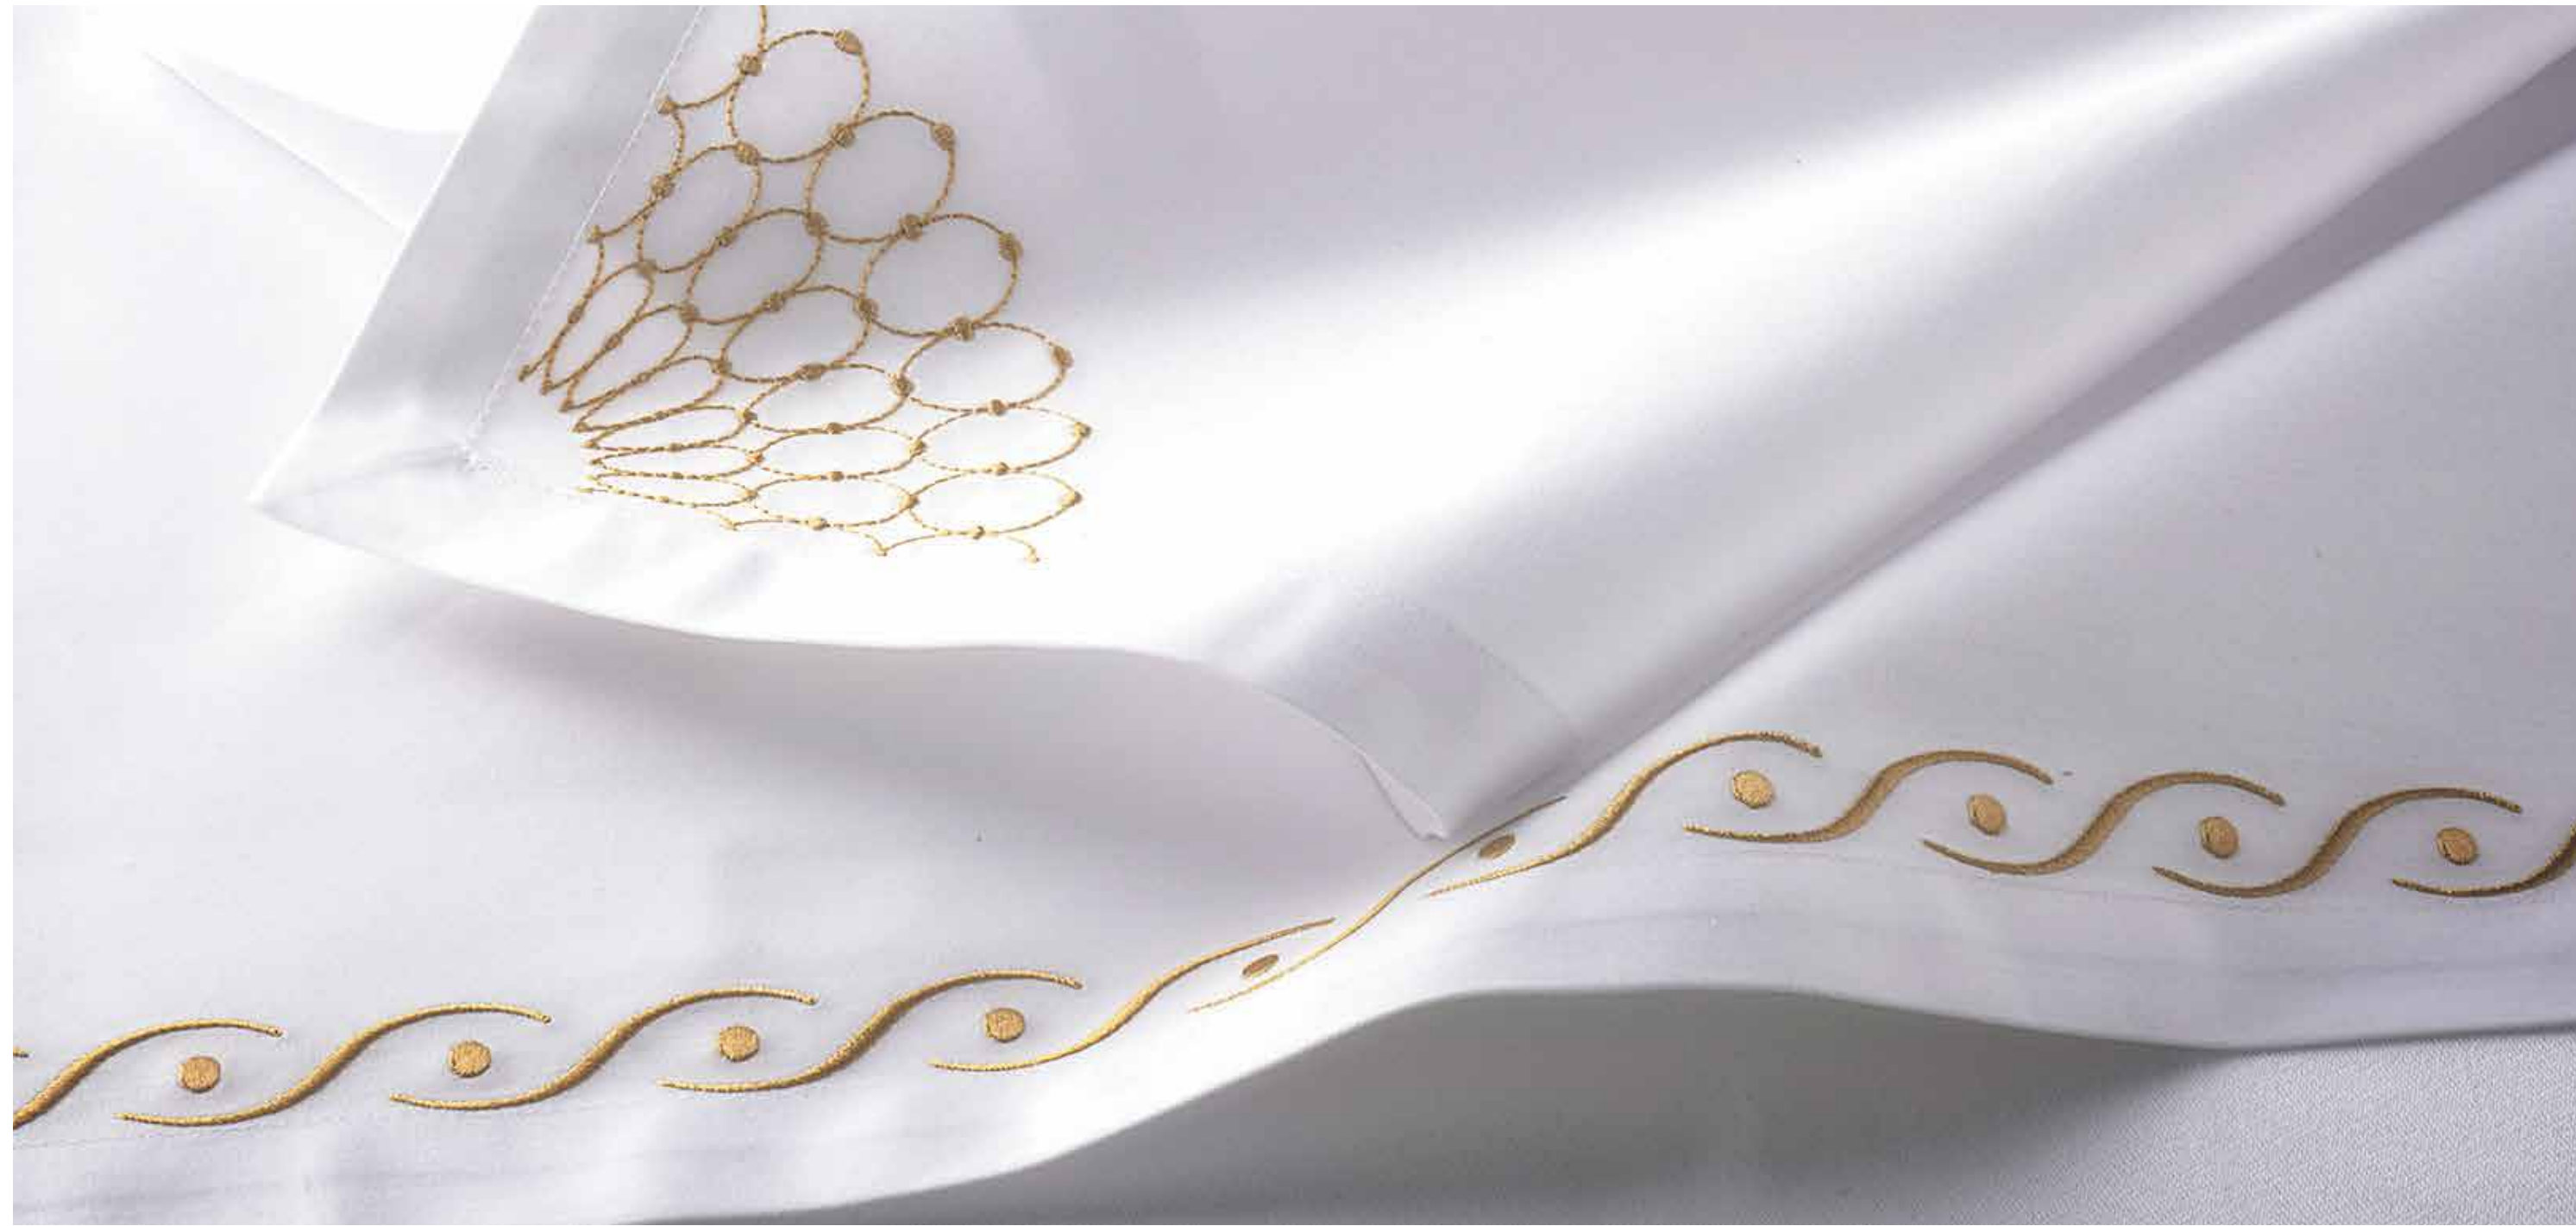

Royal Marquis

Signature Table Linen

Table Runners and Tablecloths available on request.