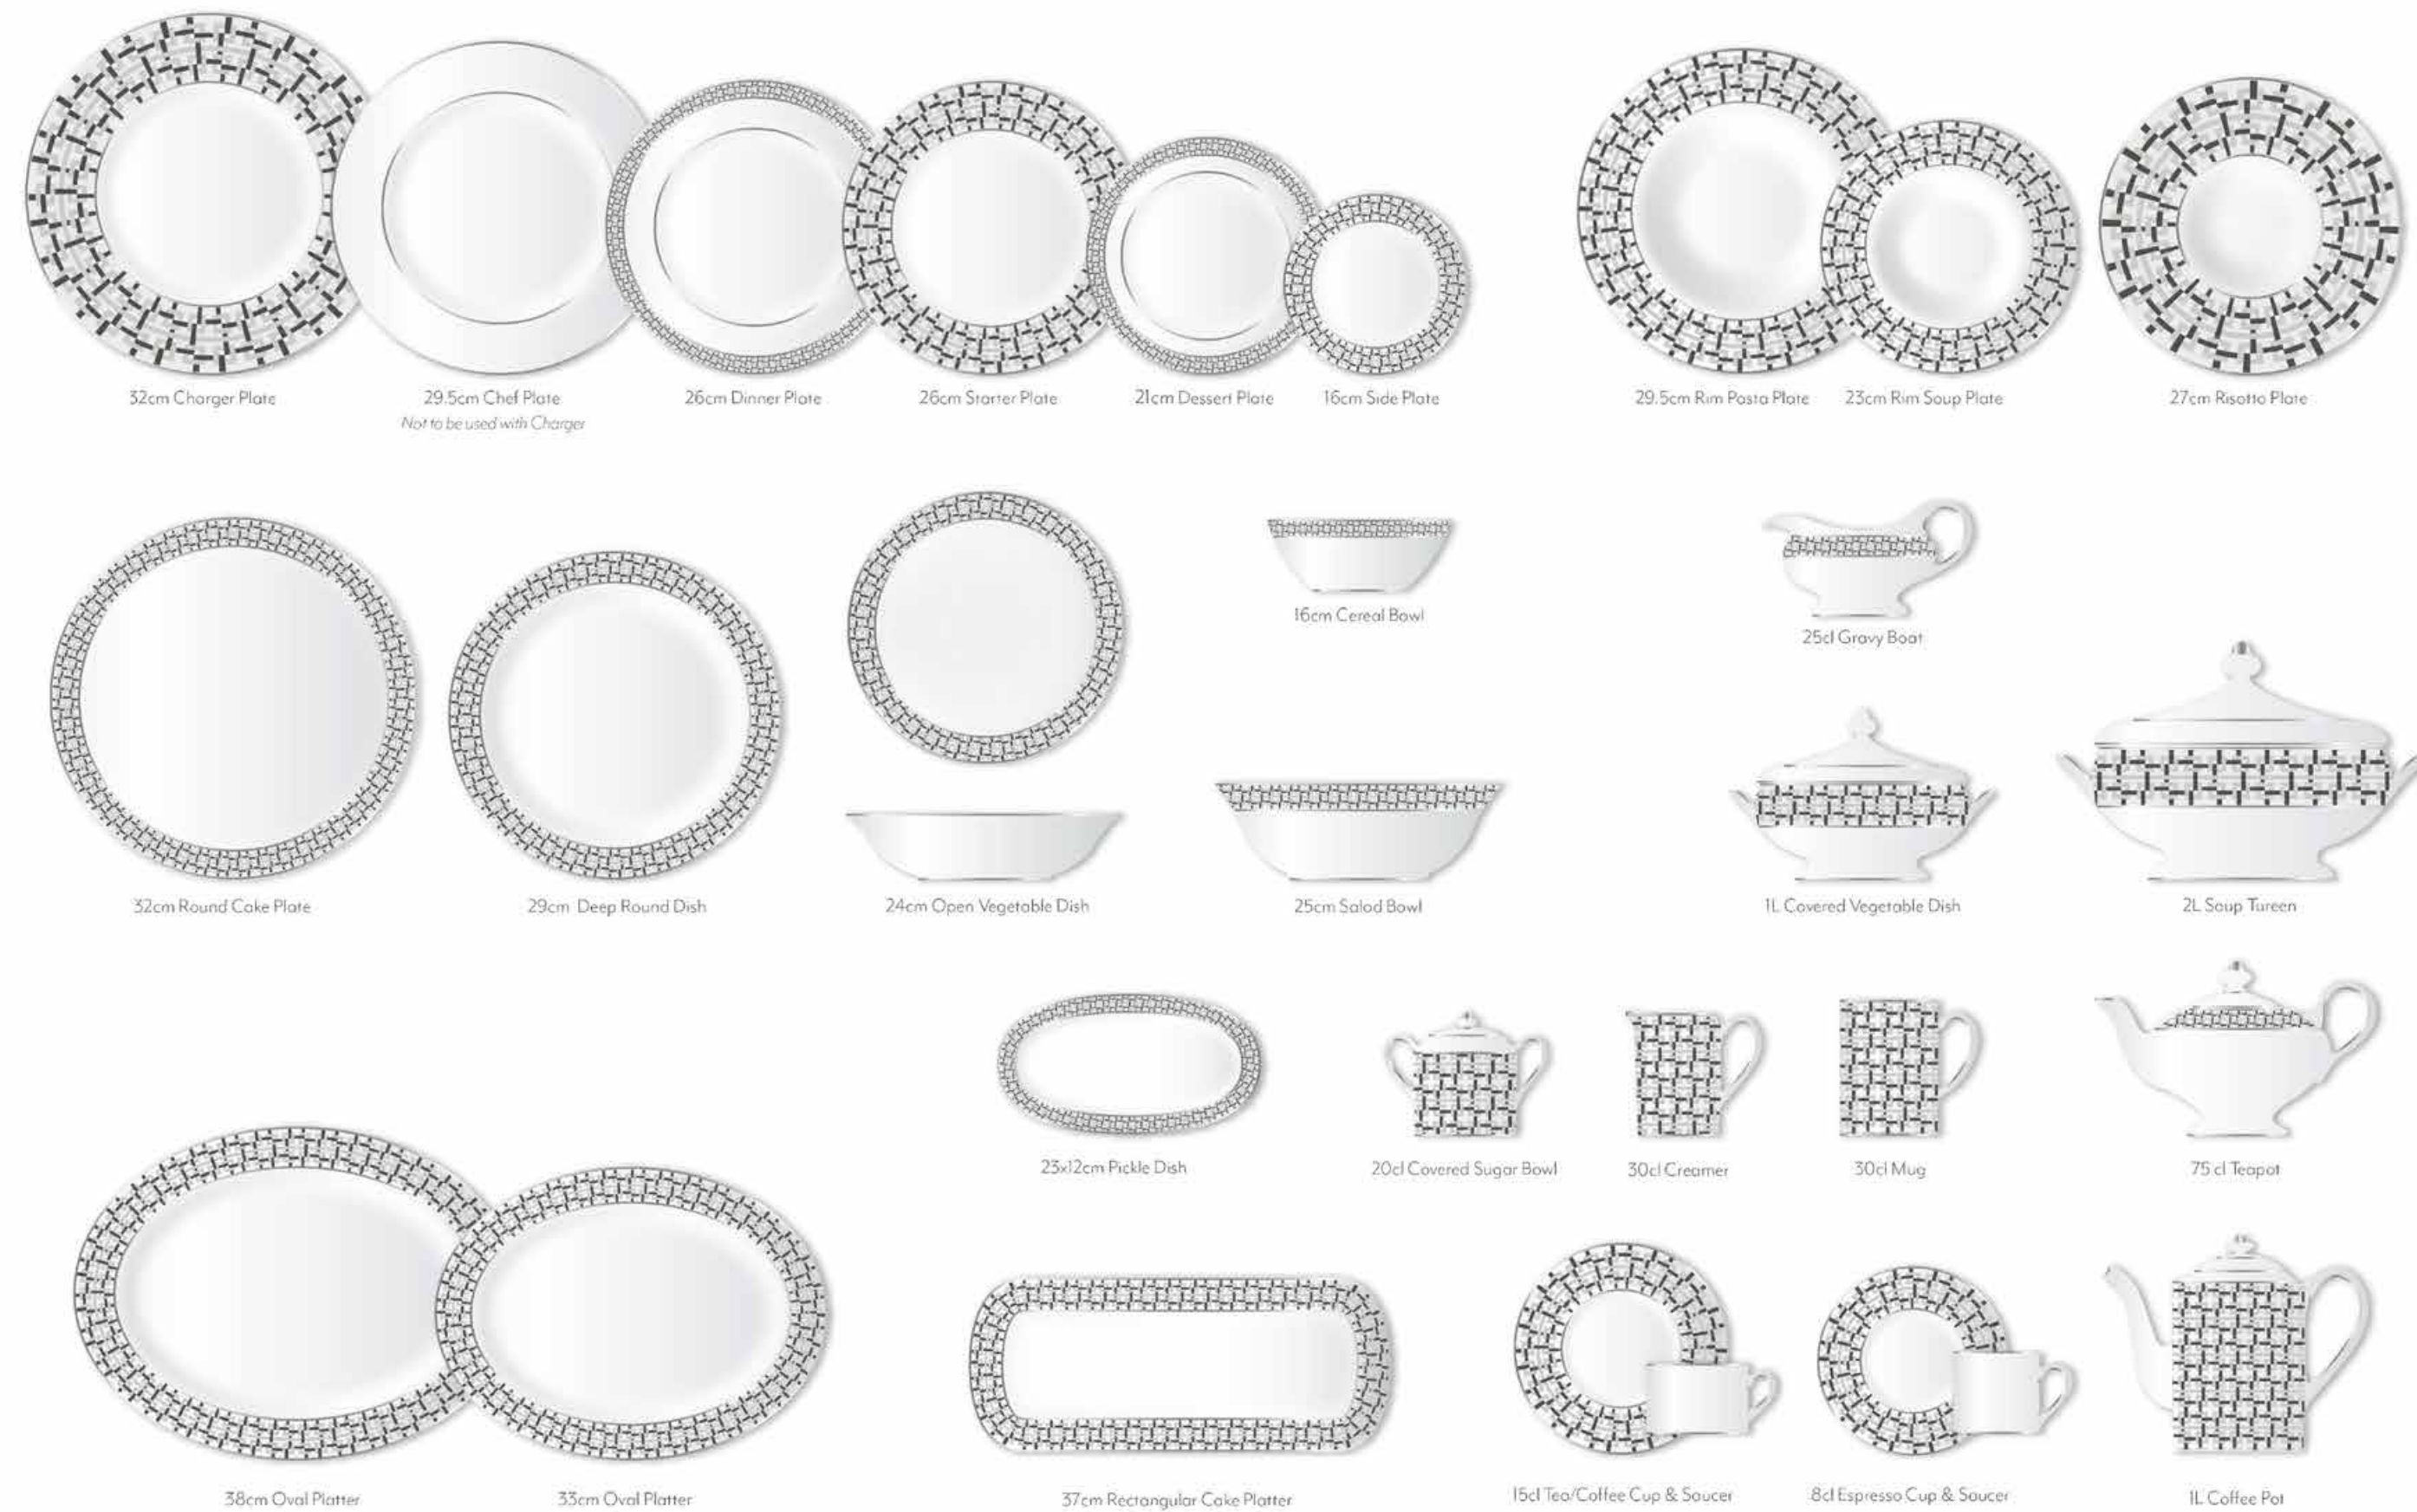

Links

Timeless Tableware

Artistic Representation
© GF Copyright 2018