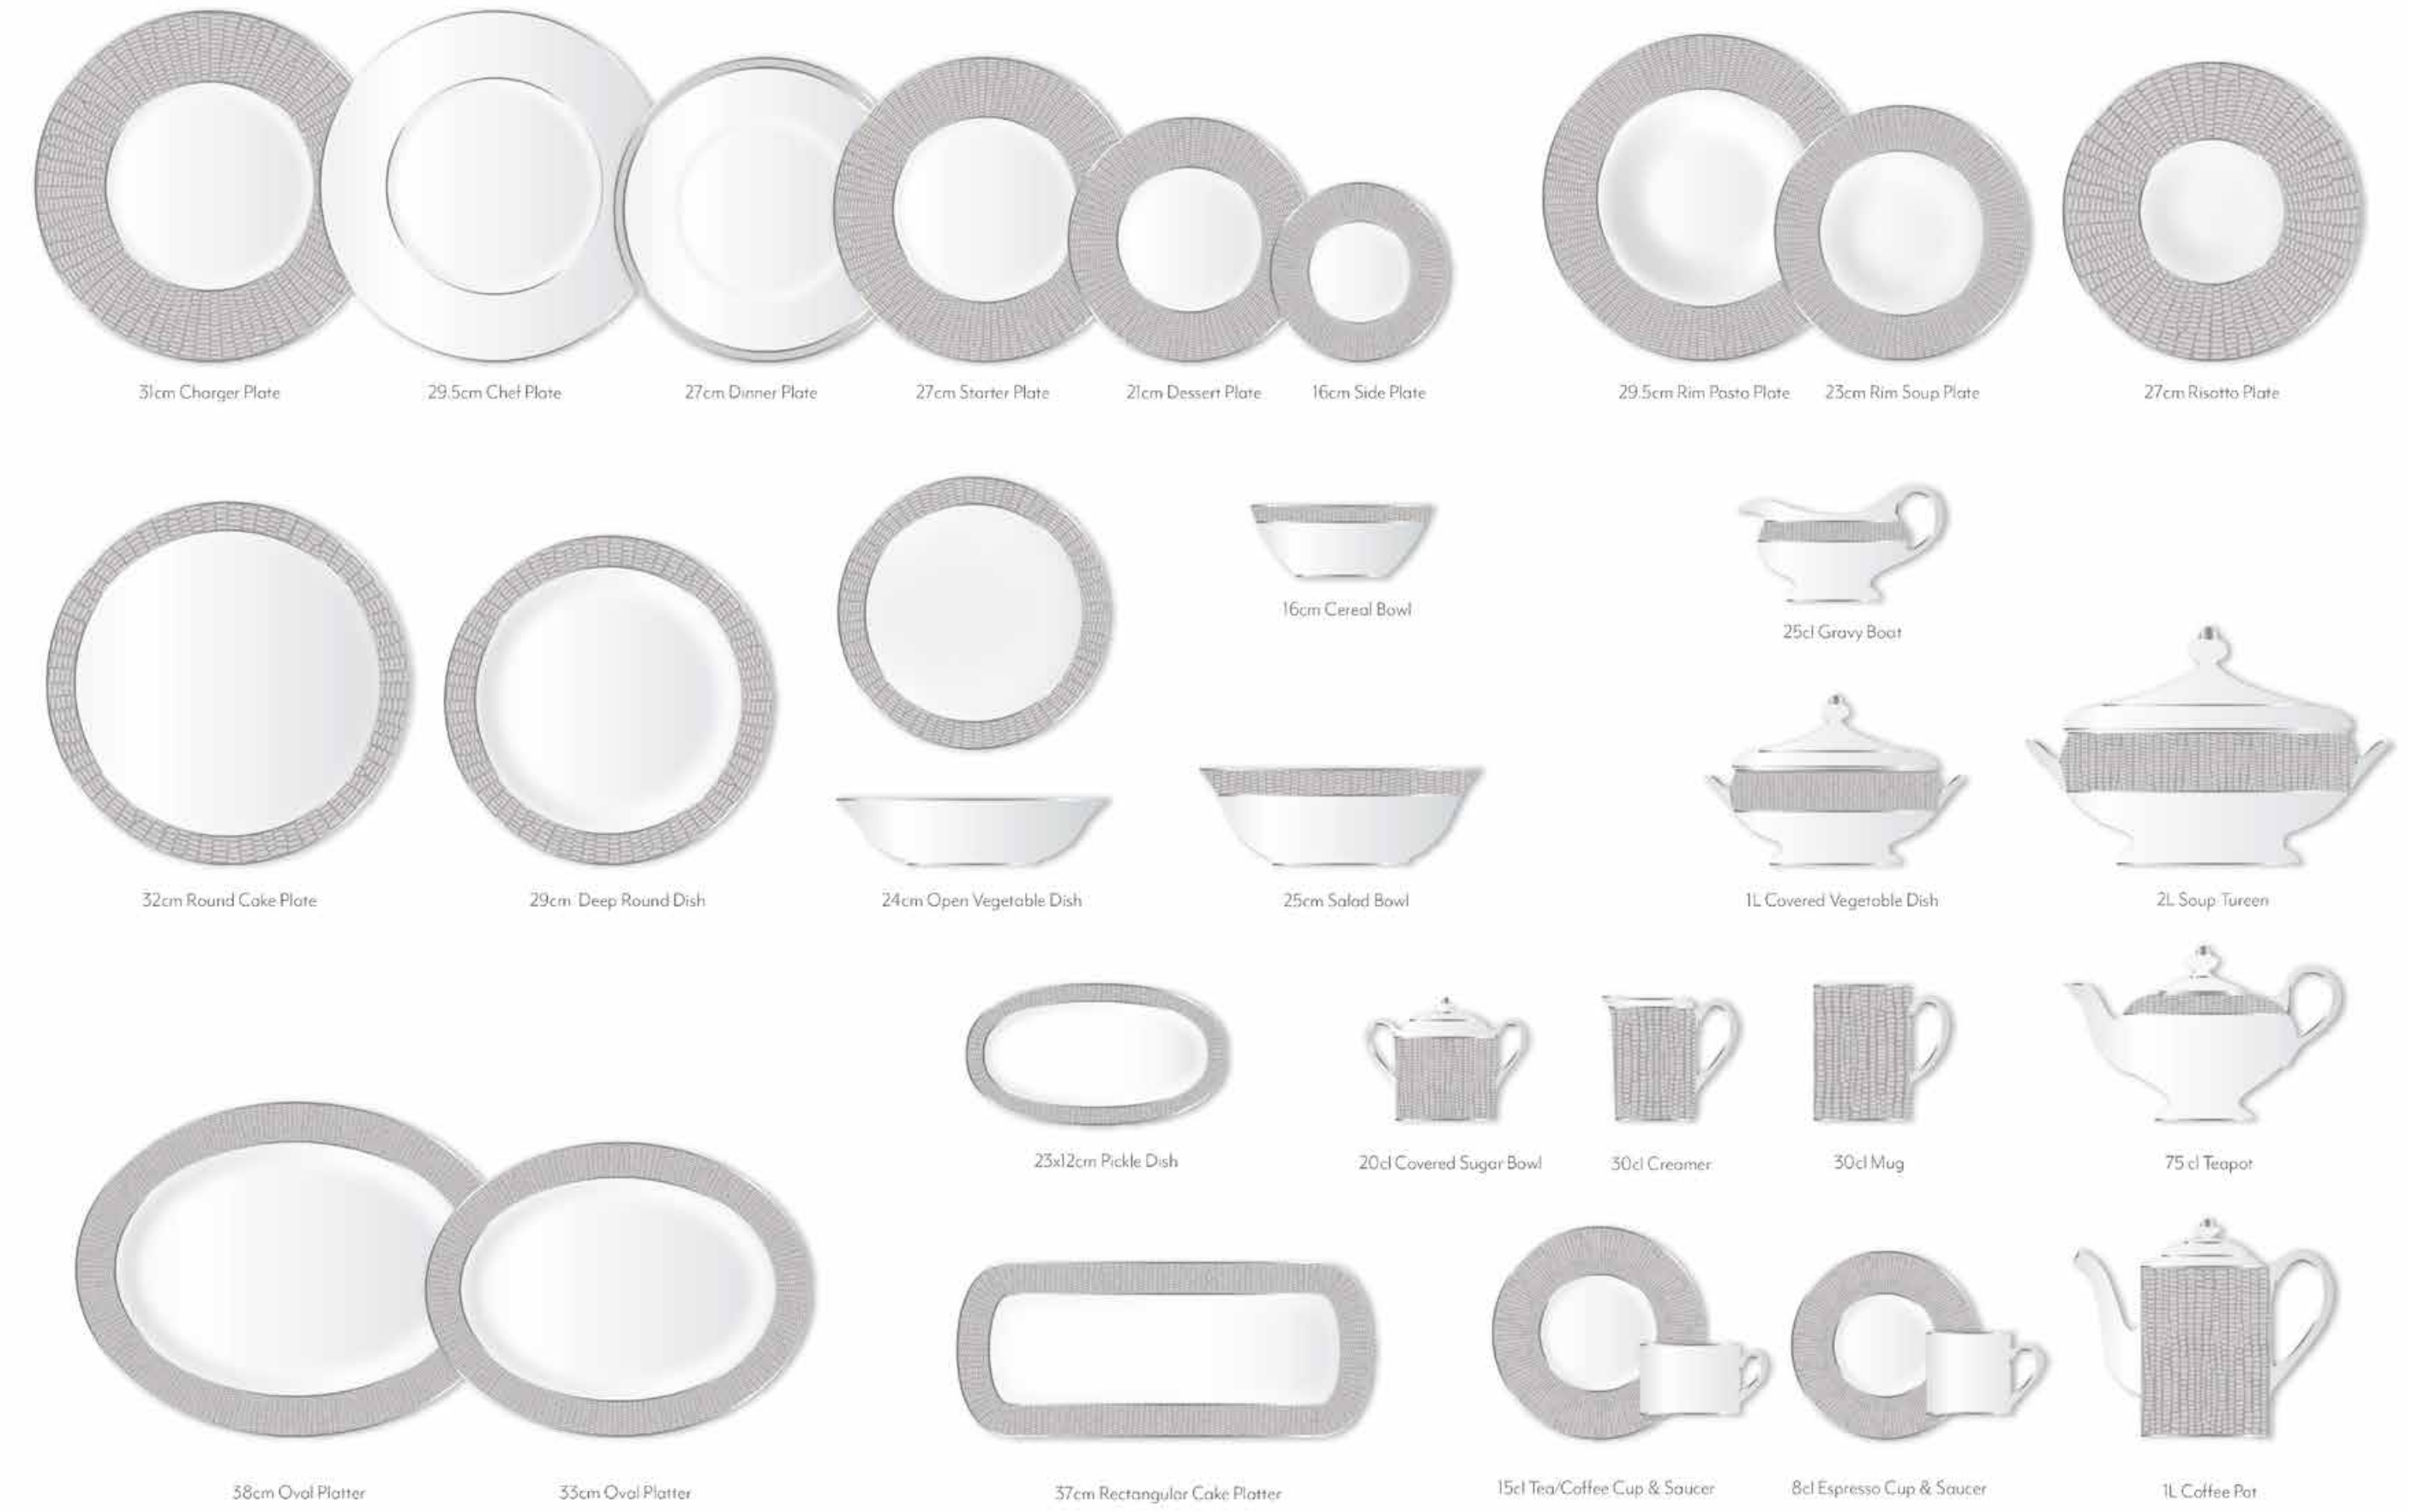

Cobra Platinum

Timeless Tableware

Artistic Representation
© GF Copyright 2018