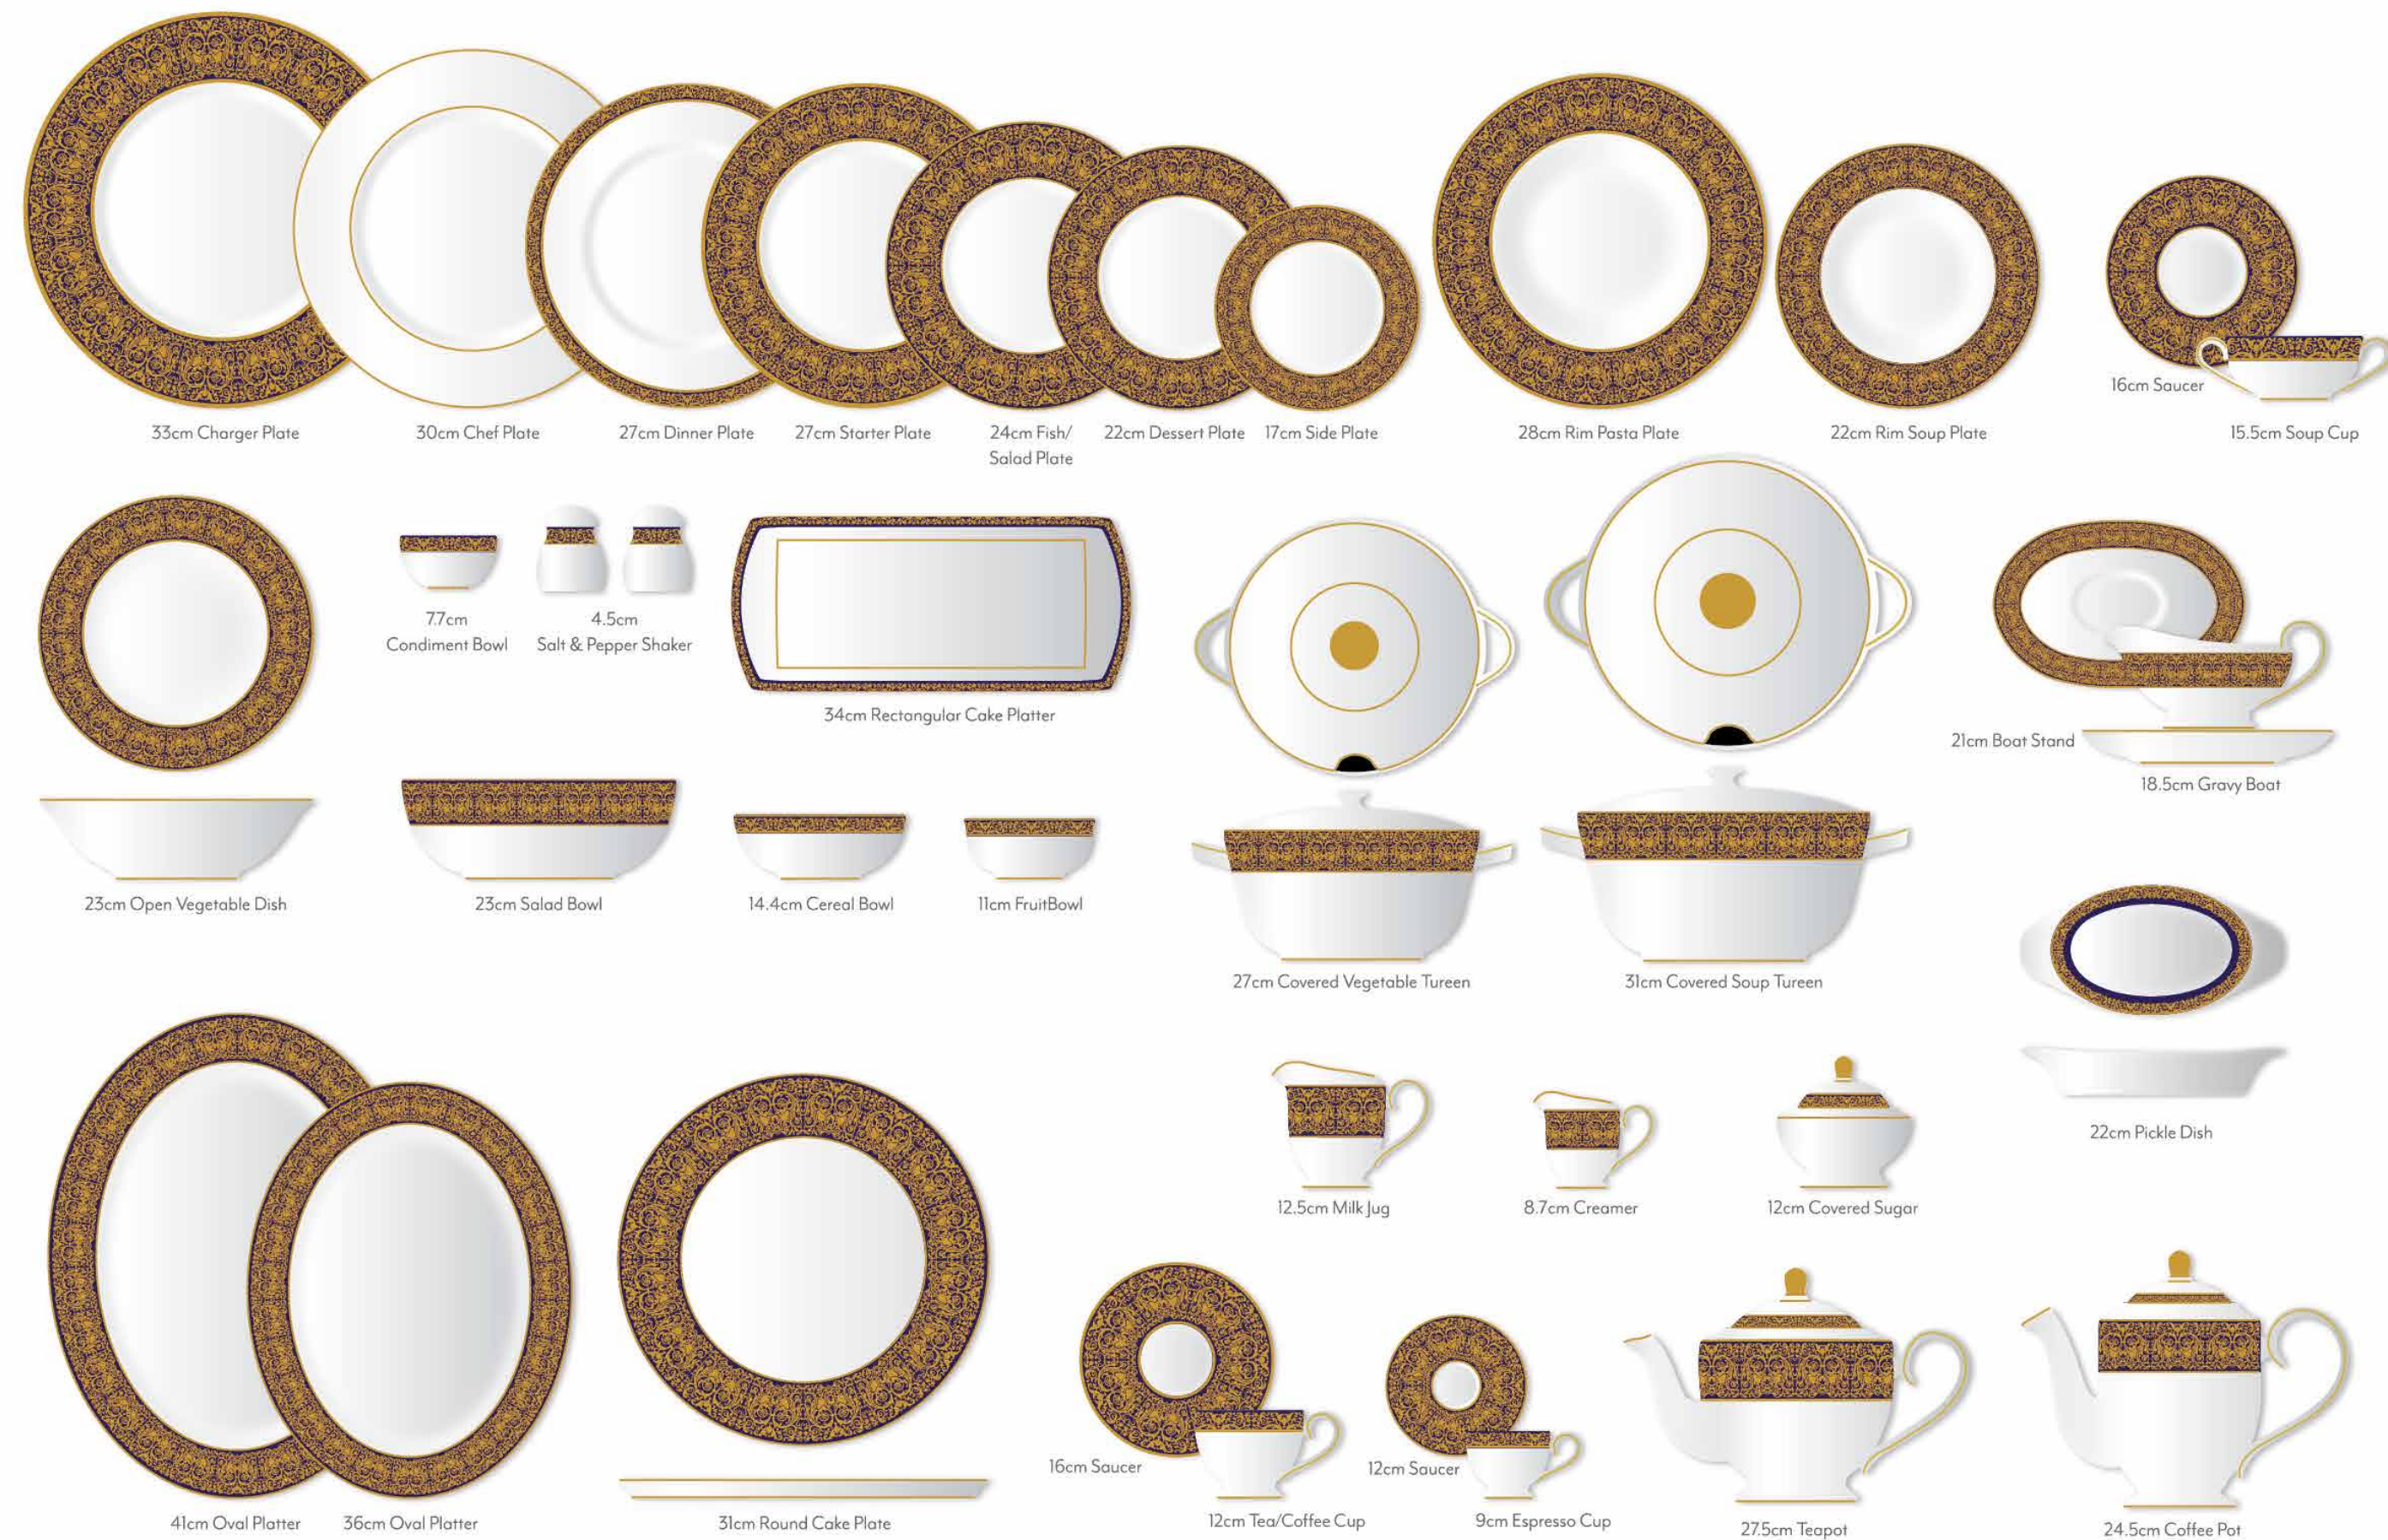

Baroque

Signature Tableware

Artistic Representation
© GF Copyright 2018