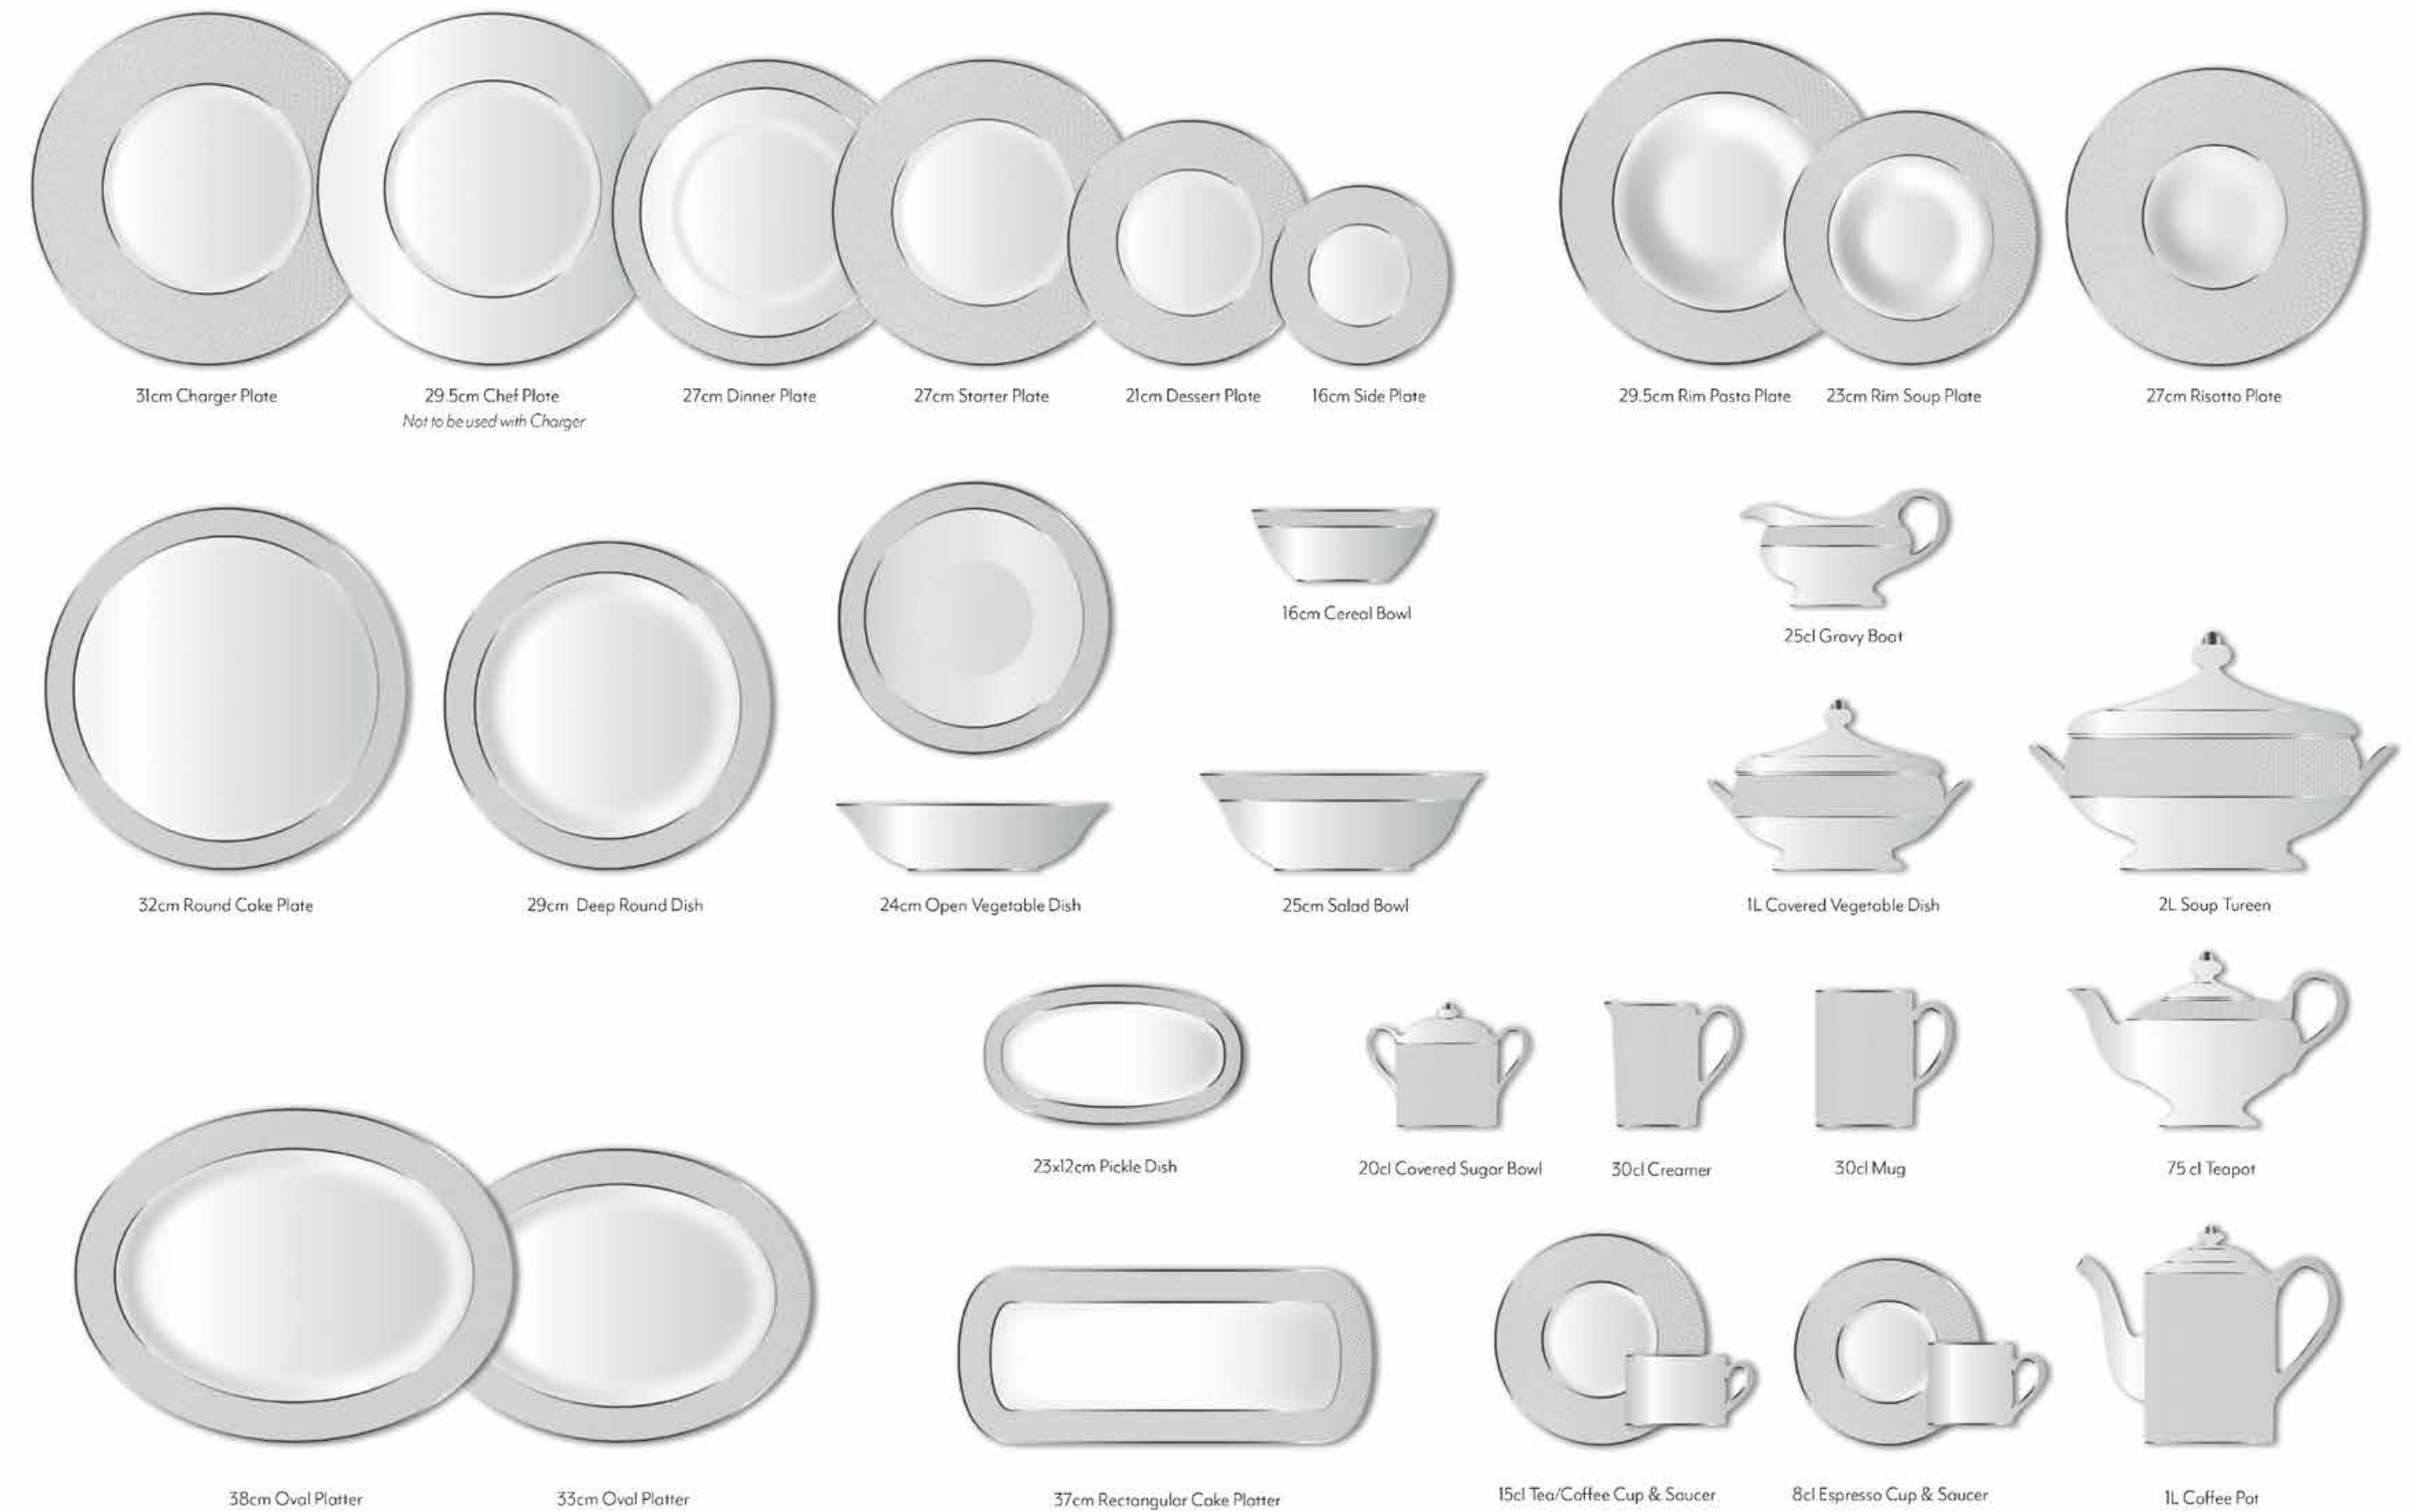

Dove

Timeless Tableware