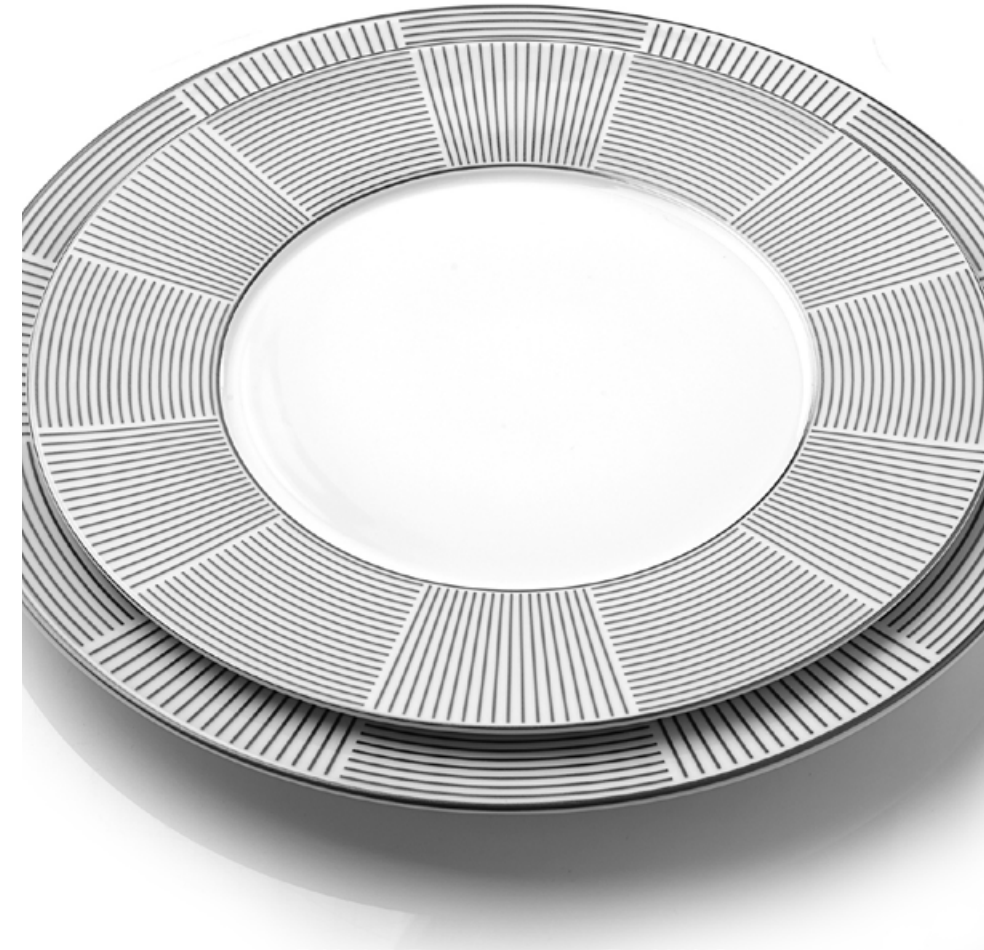

## Sahara

Timeless Tableware

## Sahara

Timeless Table Linen

Napkin 56 x 56cm

Placemat 52 x 36cm

Table Runners and Tablecloths available on request.