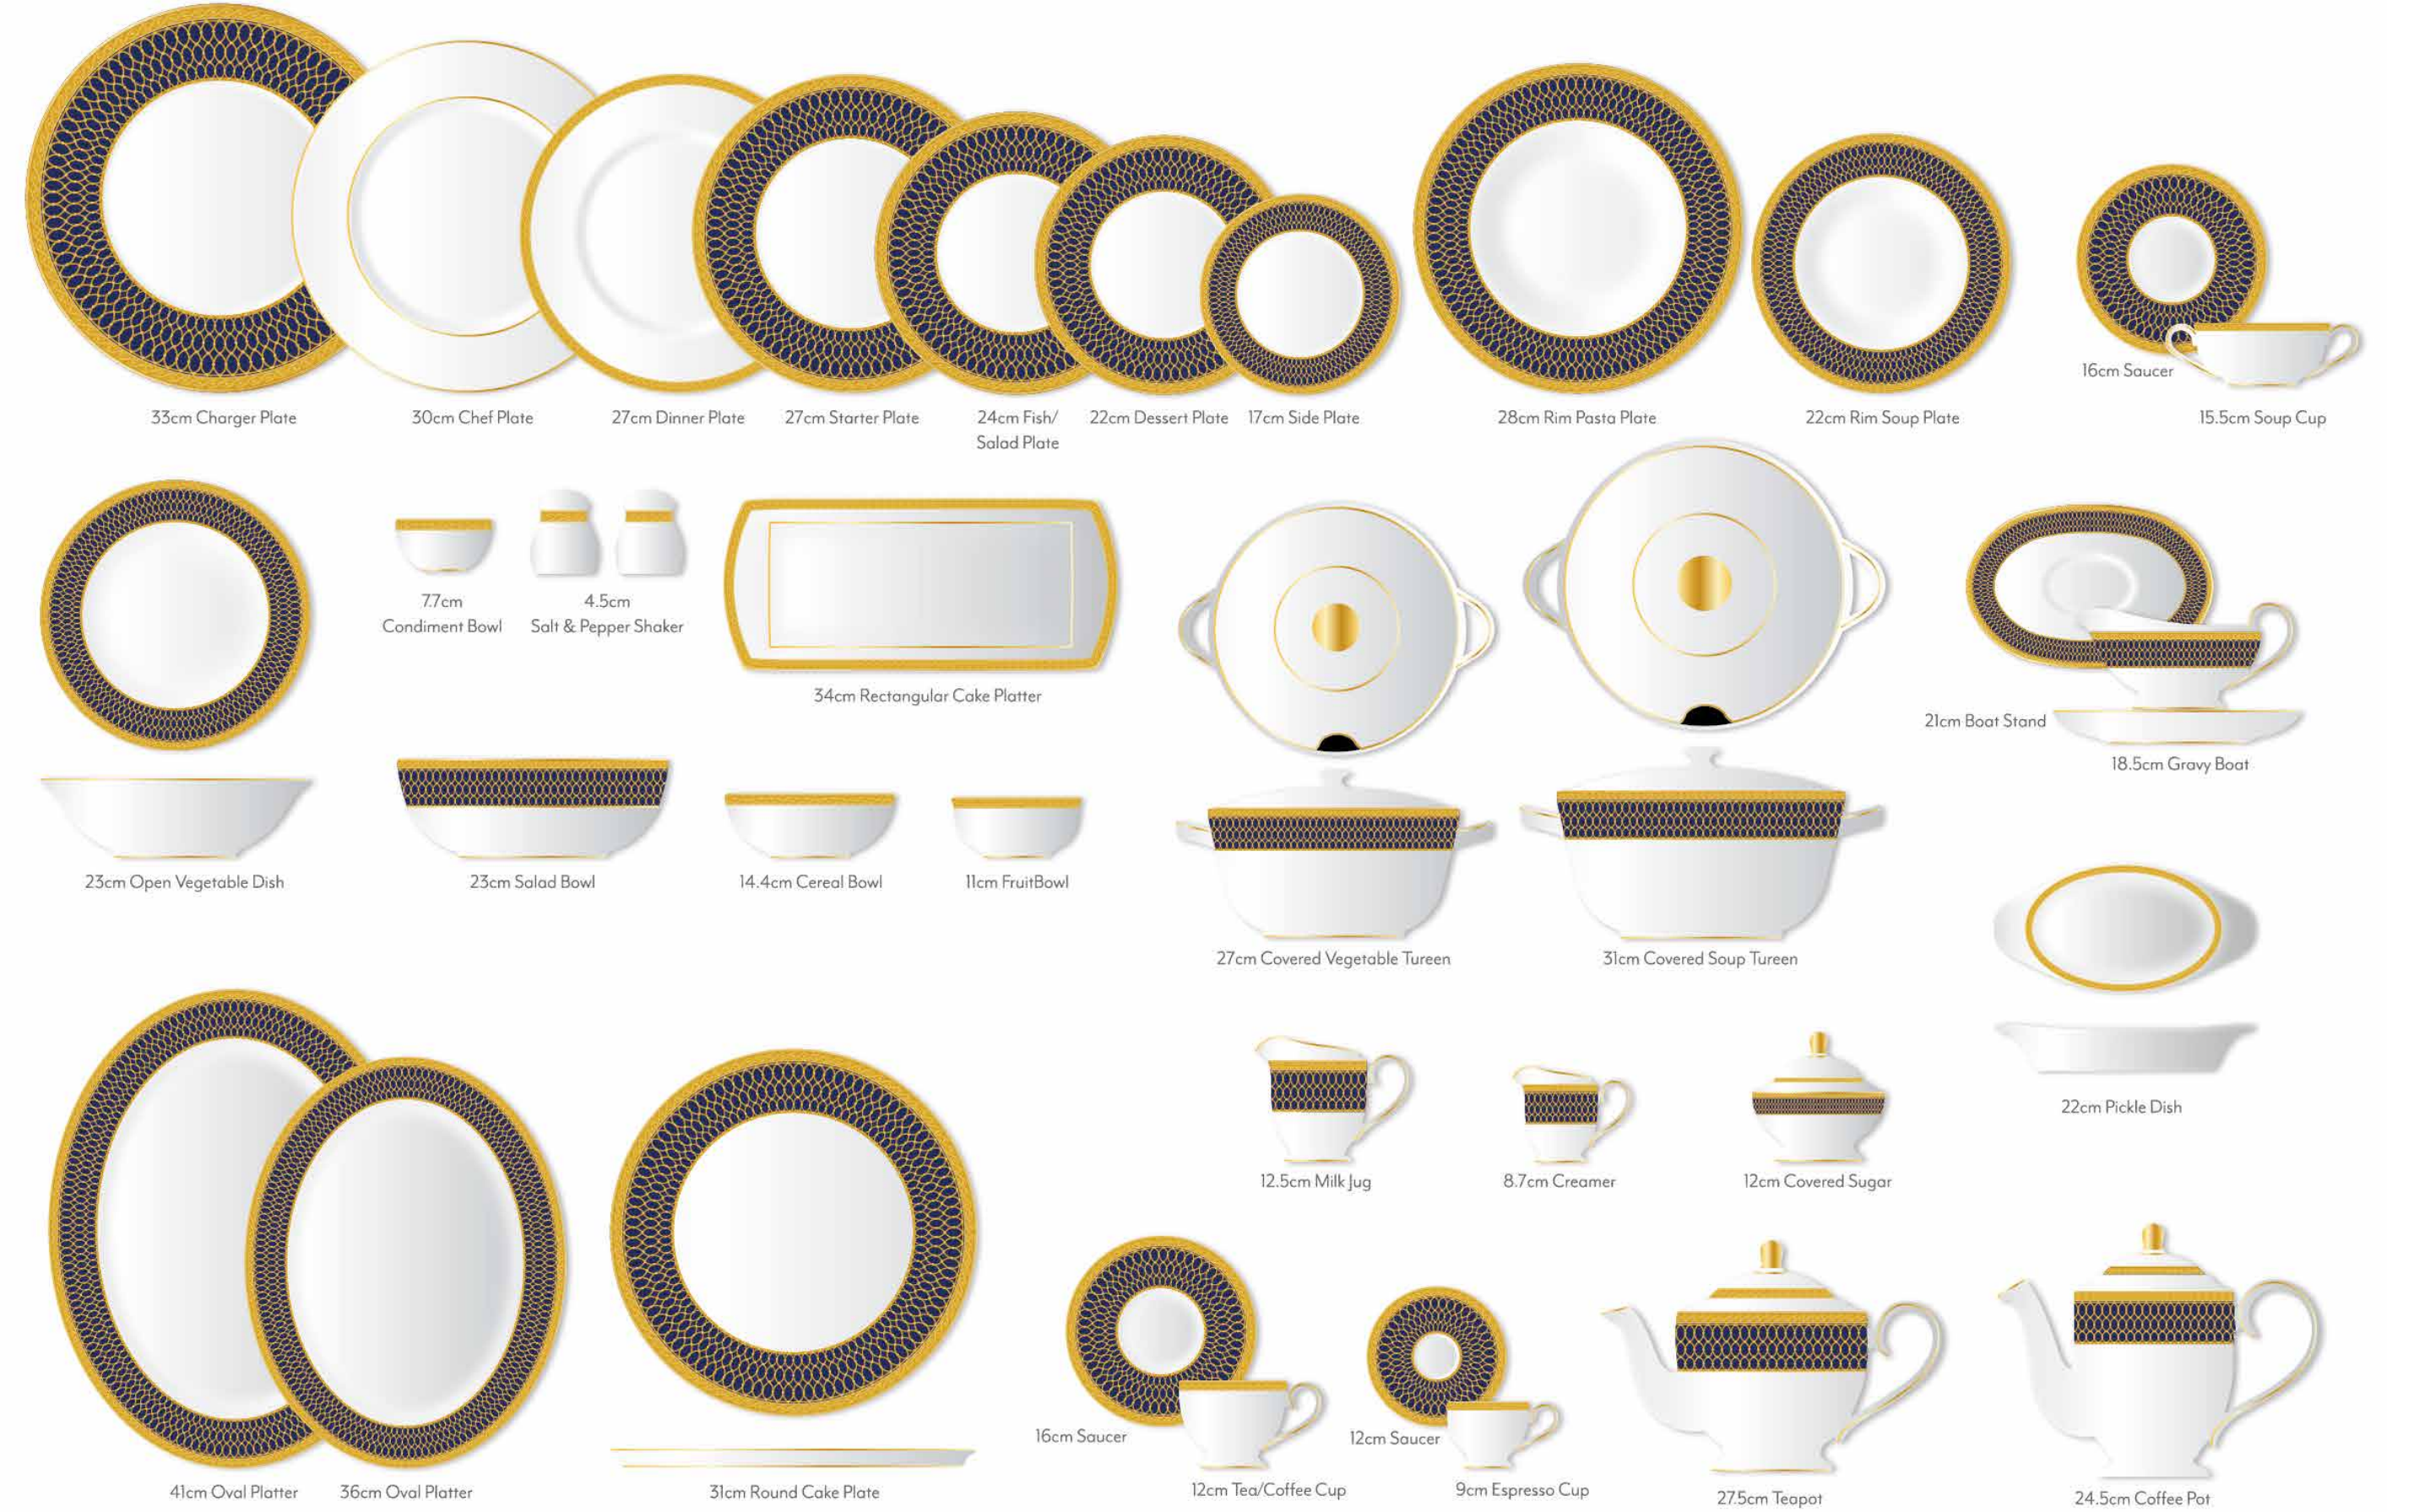

Royal Marquis

Signature Tableware