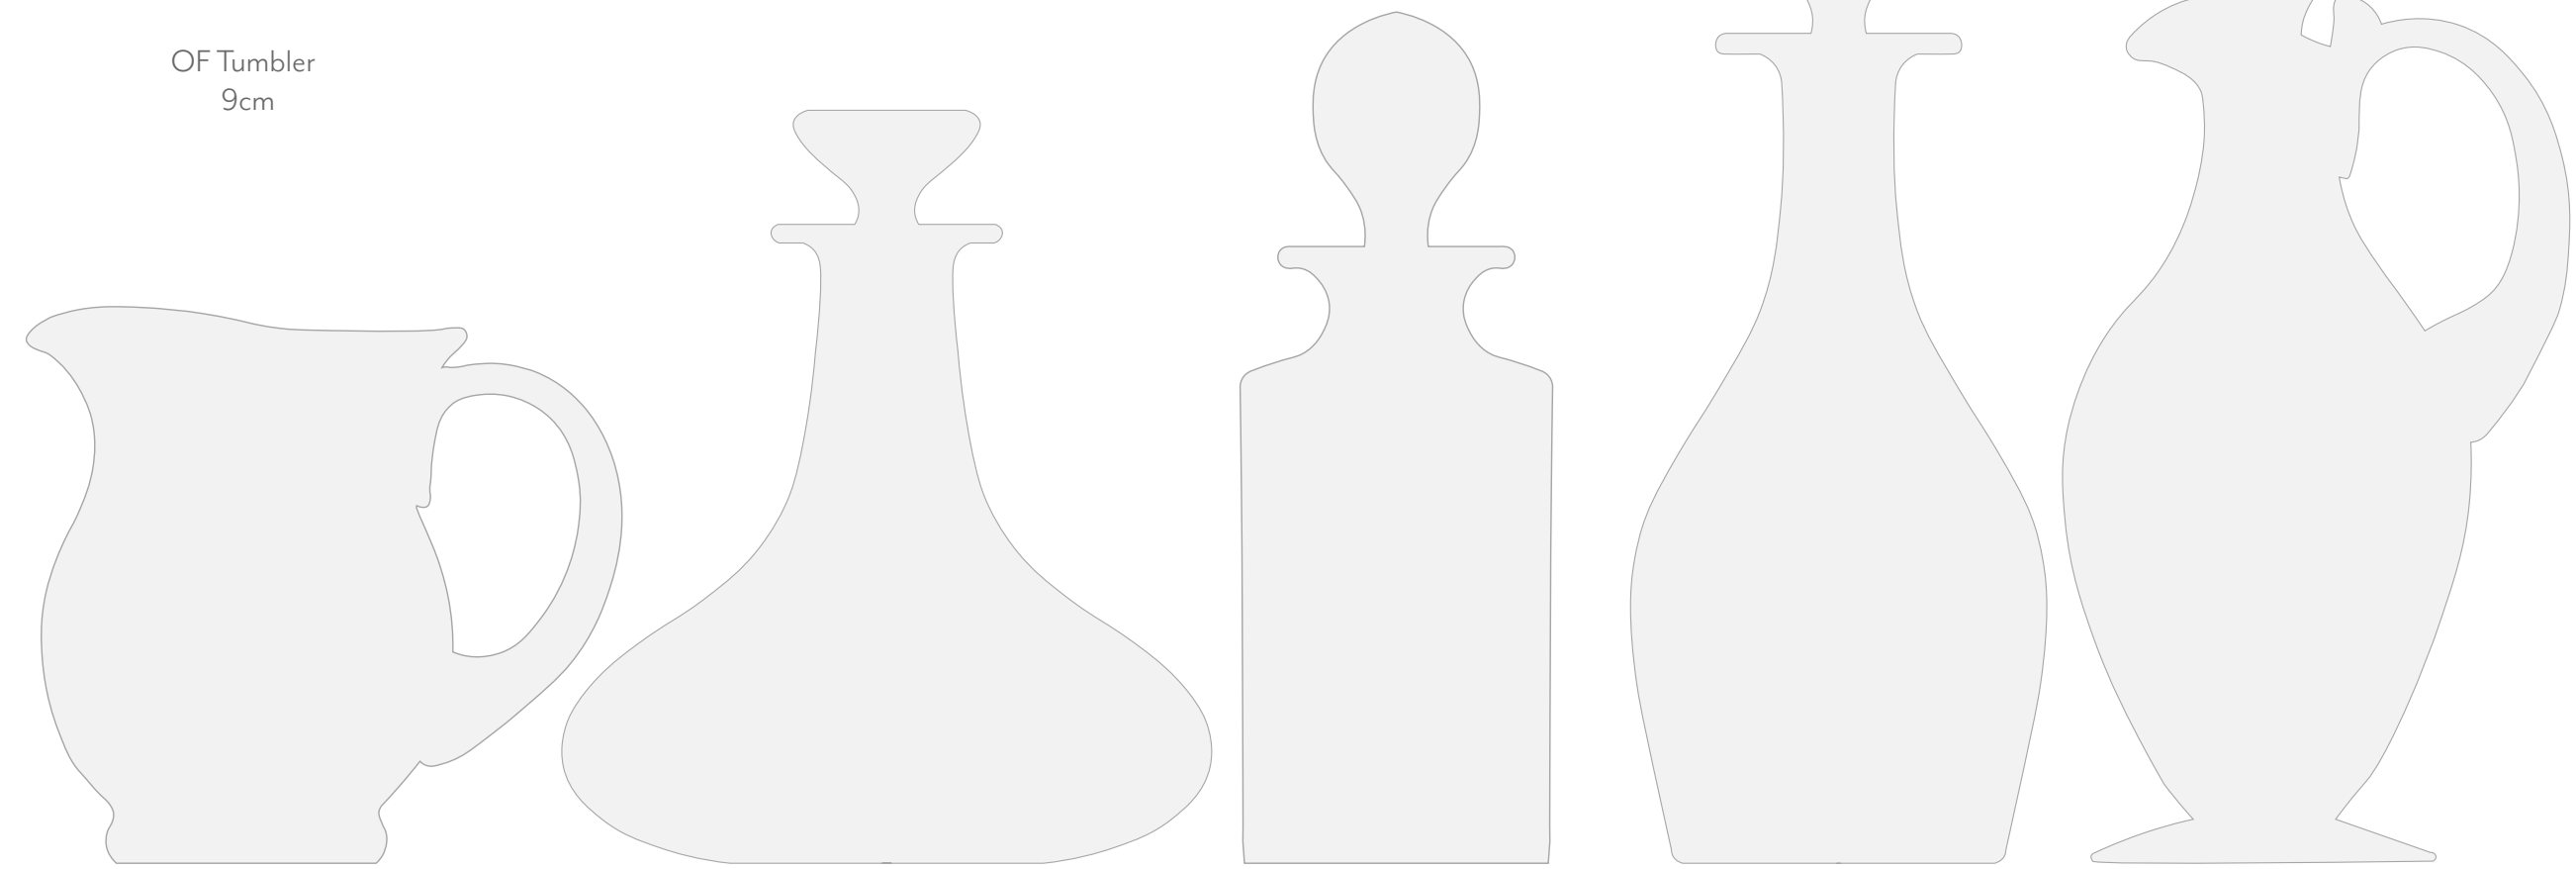

**Solitaire**

**Reed**

Champagne Flute 22.5cm  
 Water Glass 22cm  
 Red Wine Glass 20.5cm  
 White Wine Glass 19cm  
 Dessert Wine Glass 16.5cm  
 Sherry 14.5cm  
 Liqueur 13cm  
 Large Highball Tumbler 15.5cm  
 Highball Tumbler 14.5cm  
 DOF Tumbler 9.5cm  
 OF Tumbler 9cm

Short Stem Water 17cm  
 Short Stem Red Wine 14.5cm  
 Short Stem White Wine 13.5cm  
 Short Stem Port/Sherry 12.5cm  
 Champagne Coupe 14cm  
 Large Brandy 14cm  
 Martini 14.5cm  
 Shot 6.5cm  
 Finger Bowl 5cm  
 Finger Bowl Saucer 5cm