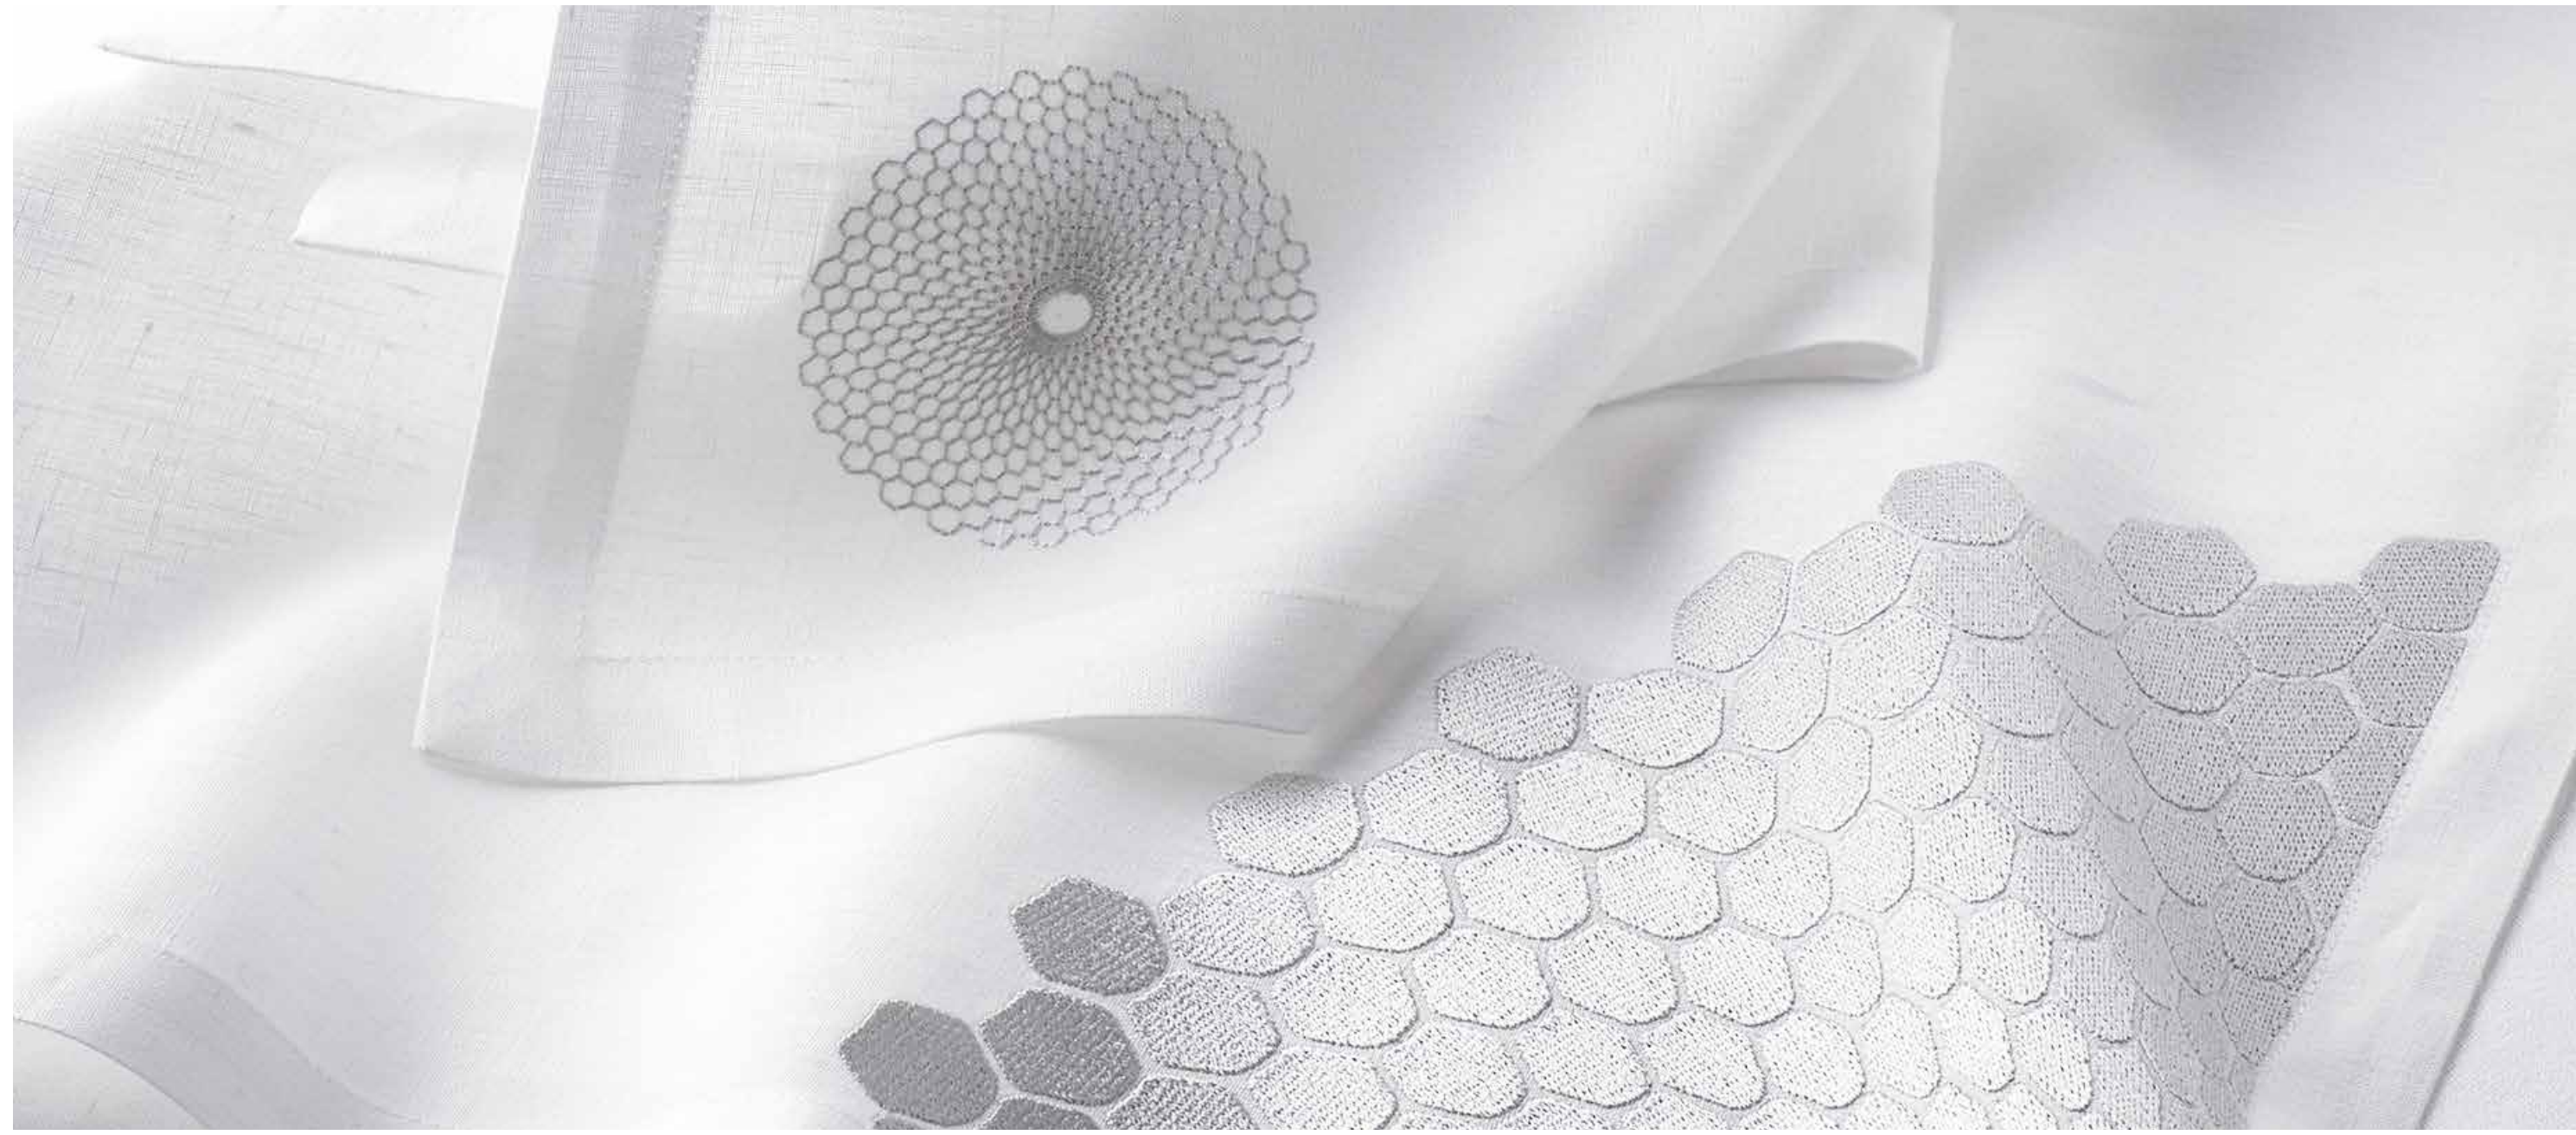

Dove

Timeless Table Linen

Table Runners and Tablecloths available on request.