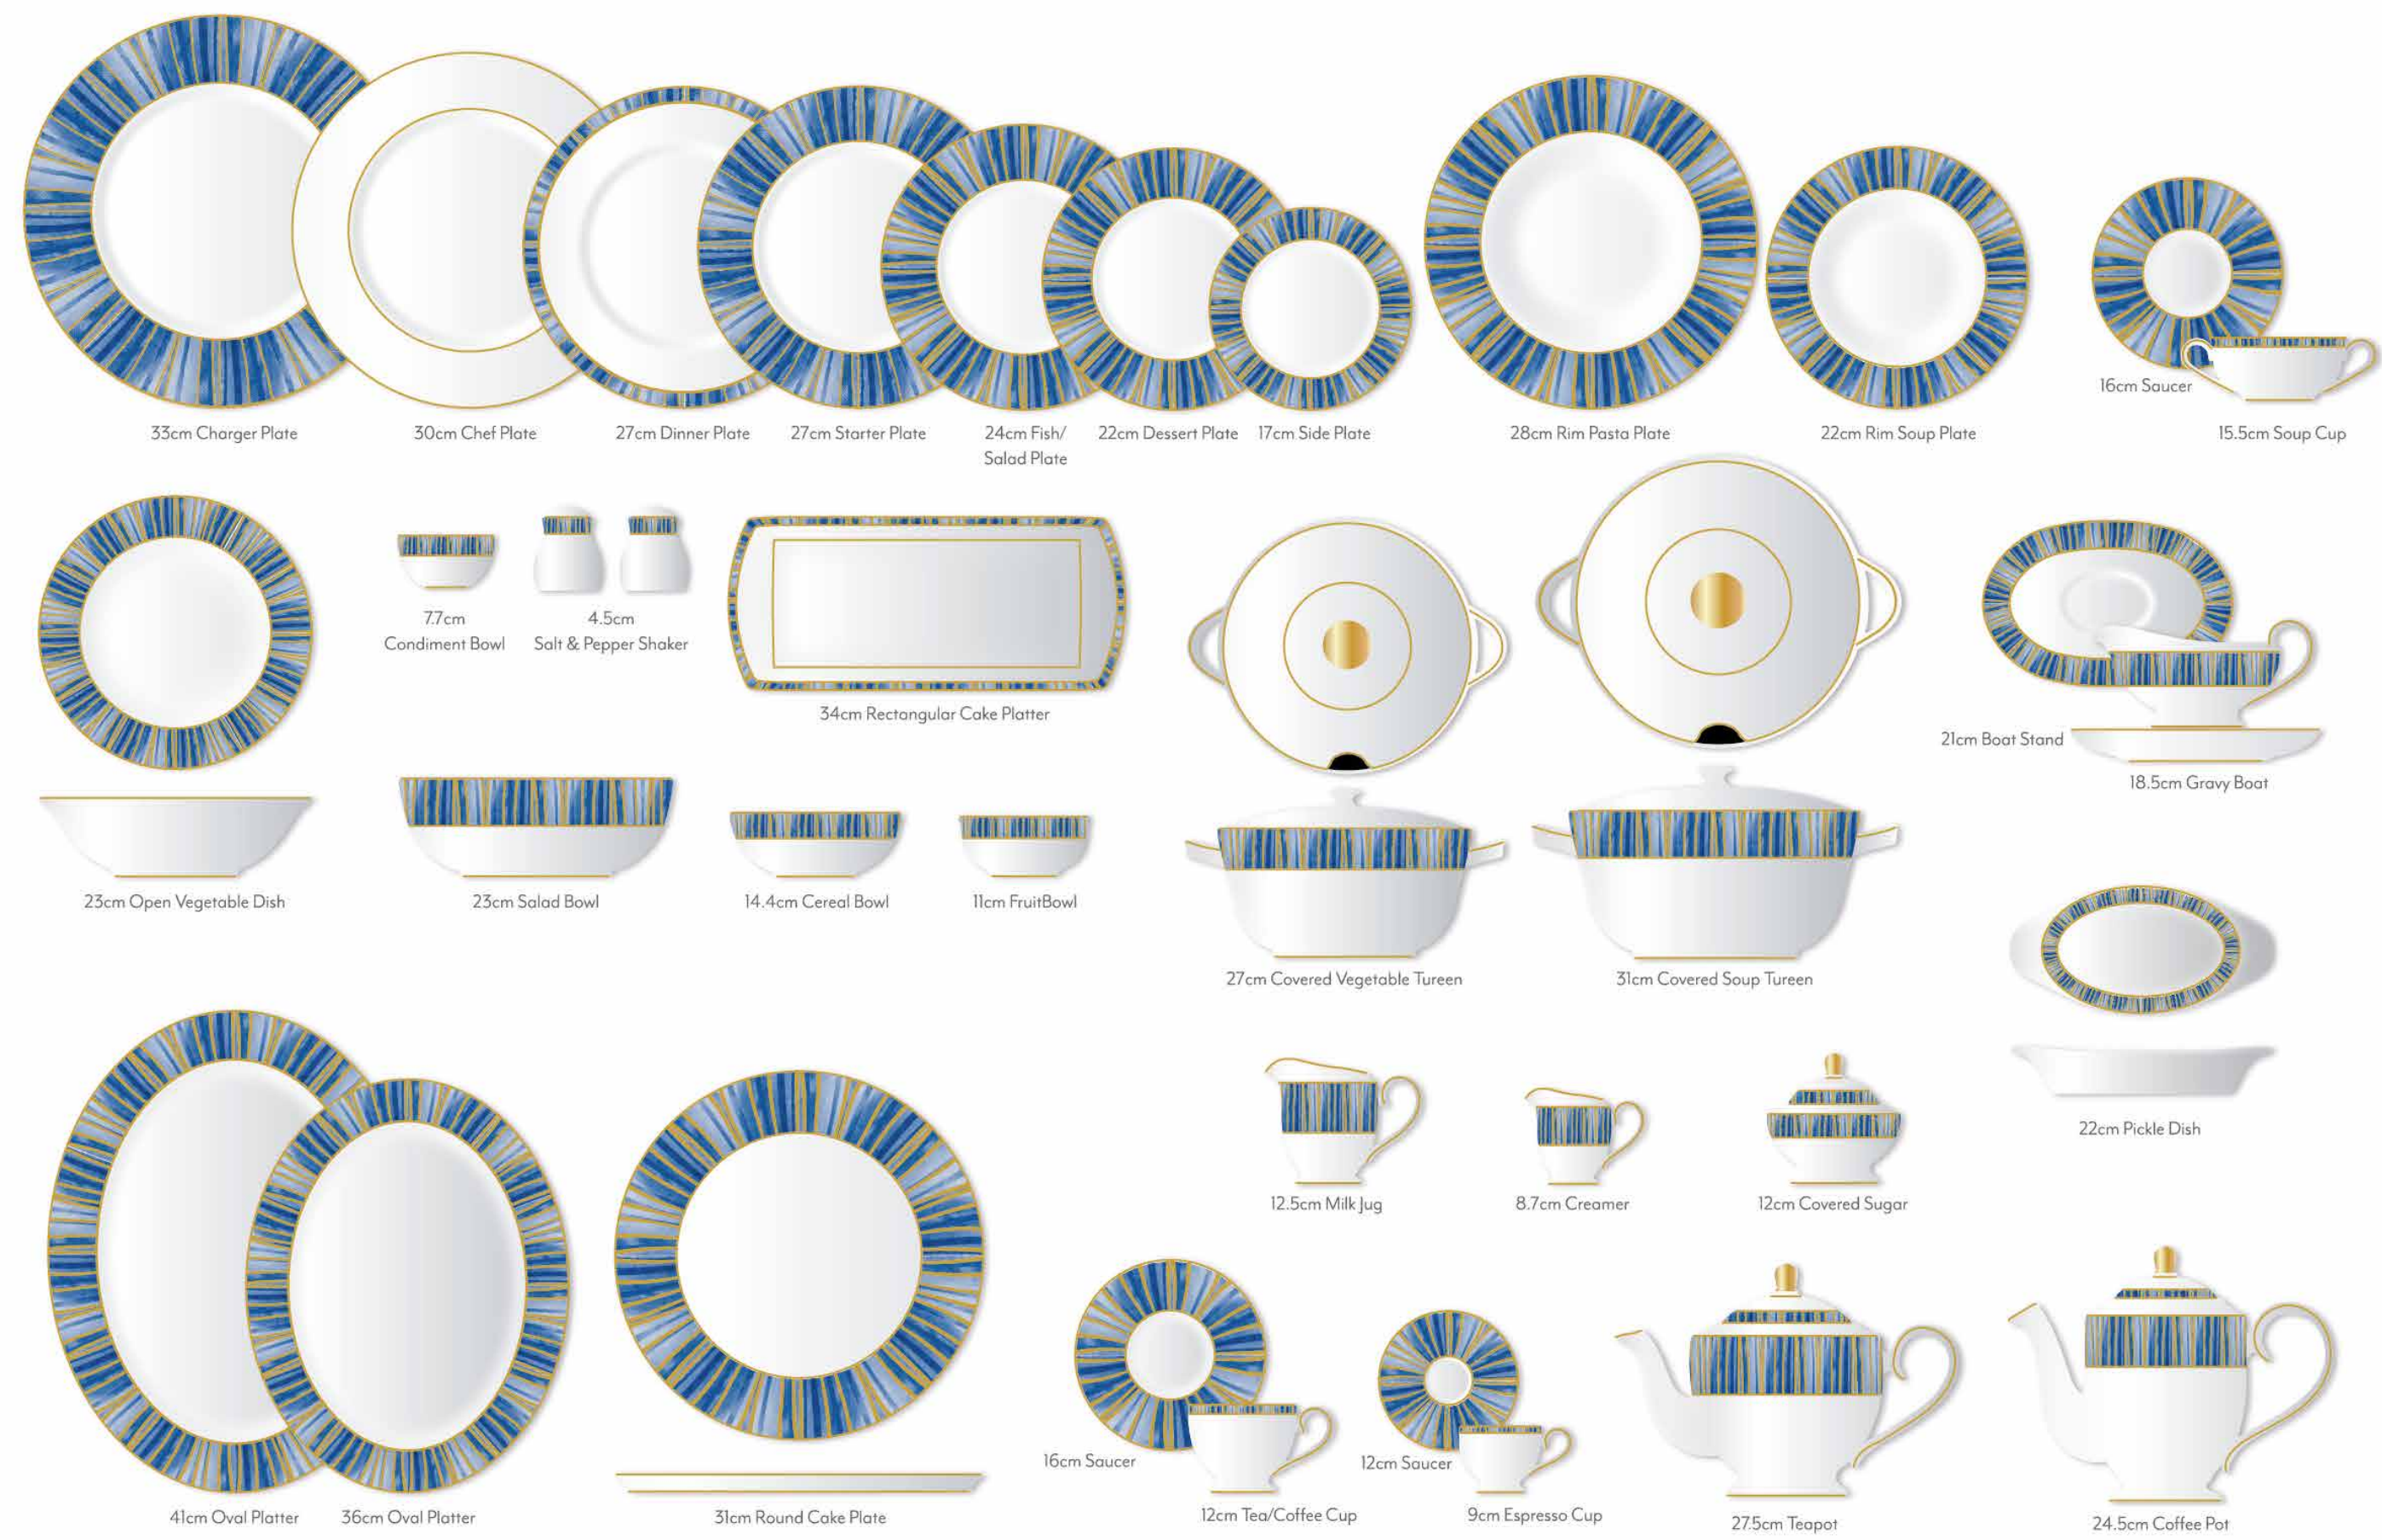

Azure

Signature Tableware

Artistic Representation
© GF Copyright 2018