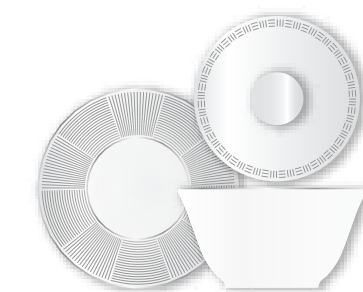

11cm Soup Bowl

3cl Sake Bowl

5cl Soja Sauce Bowl

10cl Small Covered Cup

10cm Dish

Chinese Spoon

Chopstick Rest

Artistic Representation  
© GF Copyright 2018

**Horizon**

Asian Dining

29.5cm Square Plate

26cm Square Plate

21cm Square Plate

13cm Square Plate

27x13 Rectangular Platter

12cm Rice Bowl