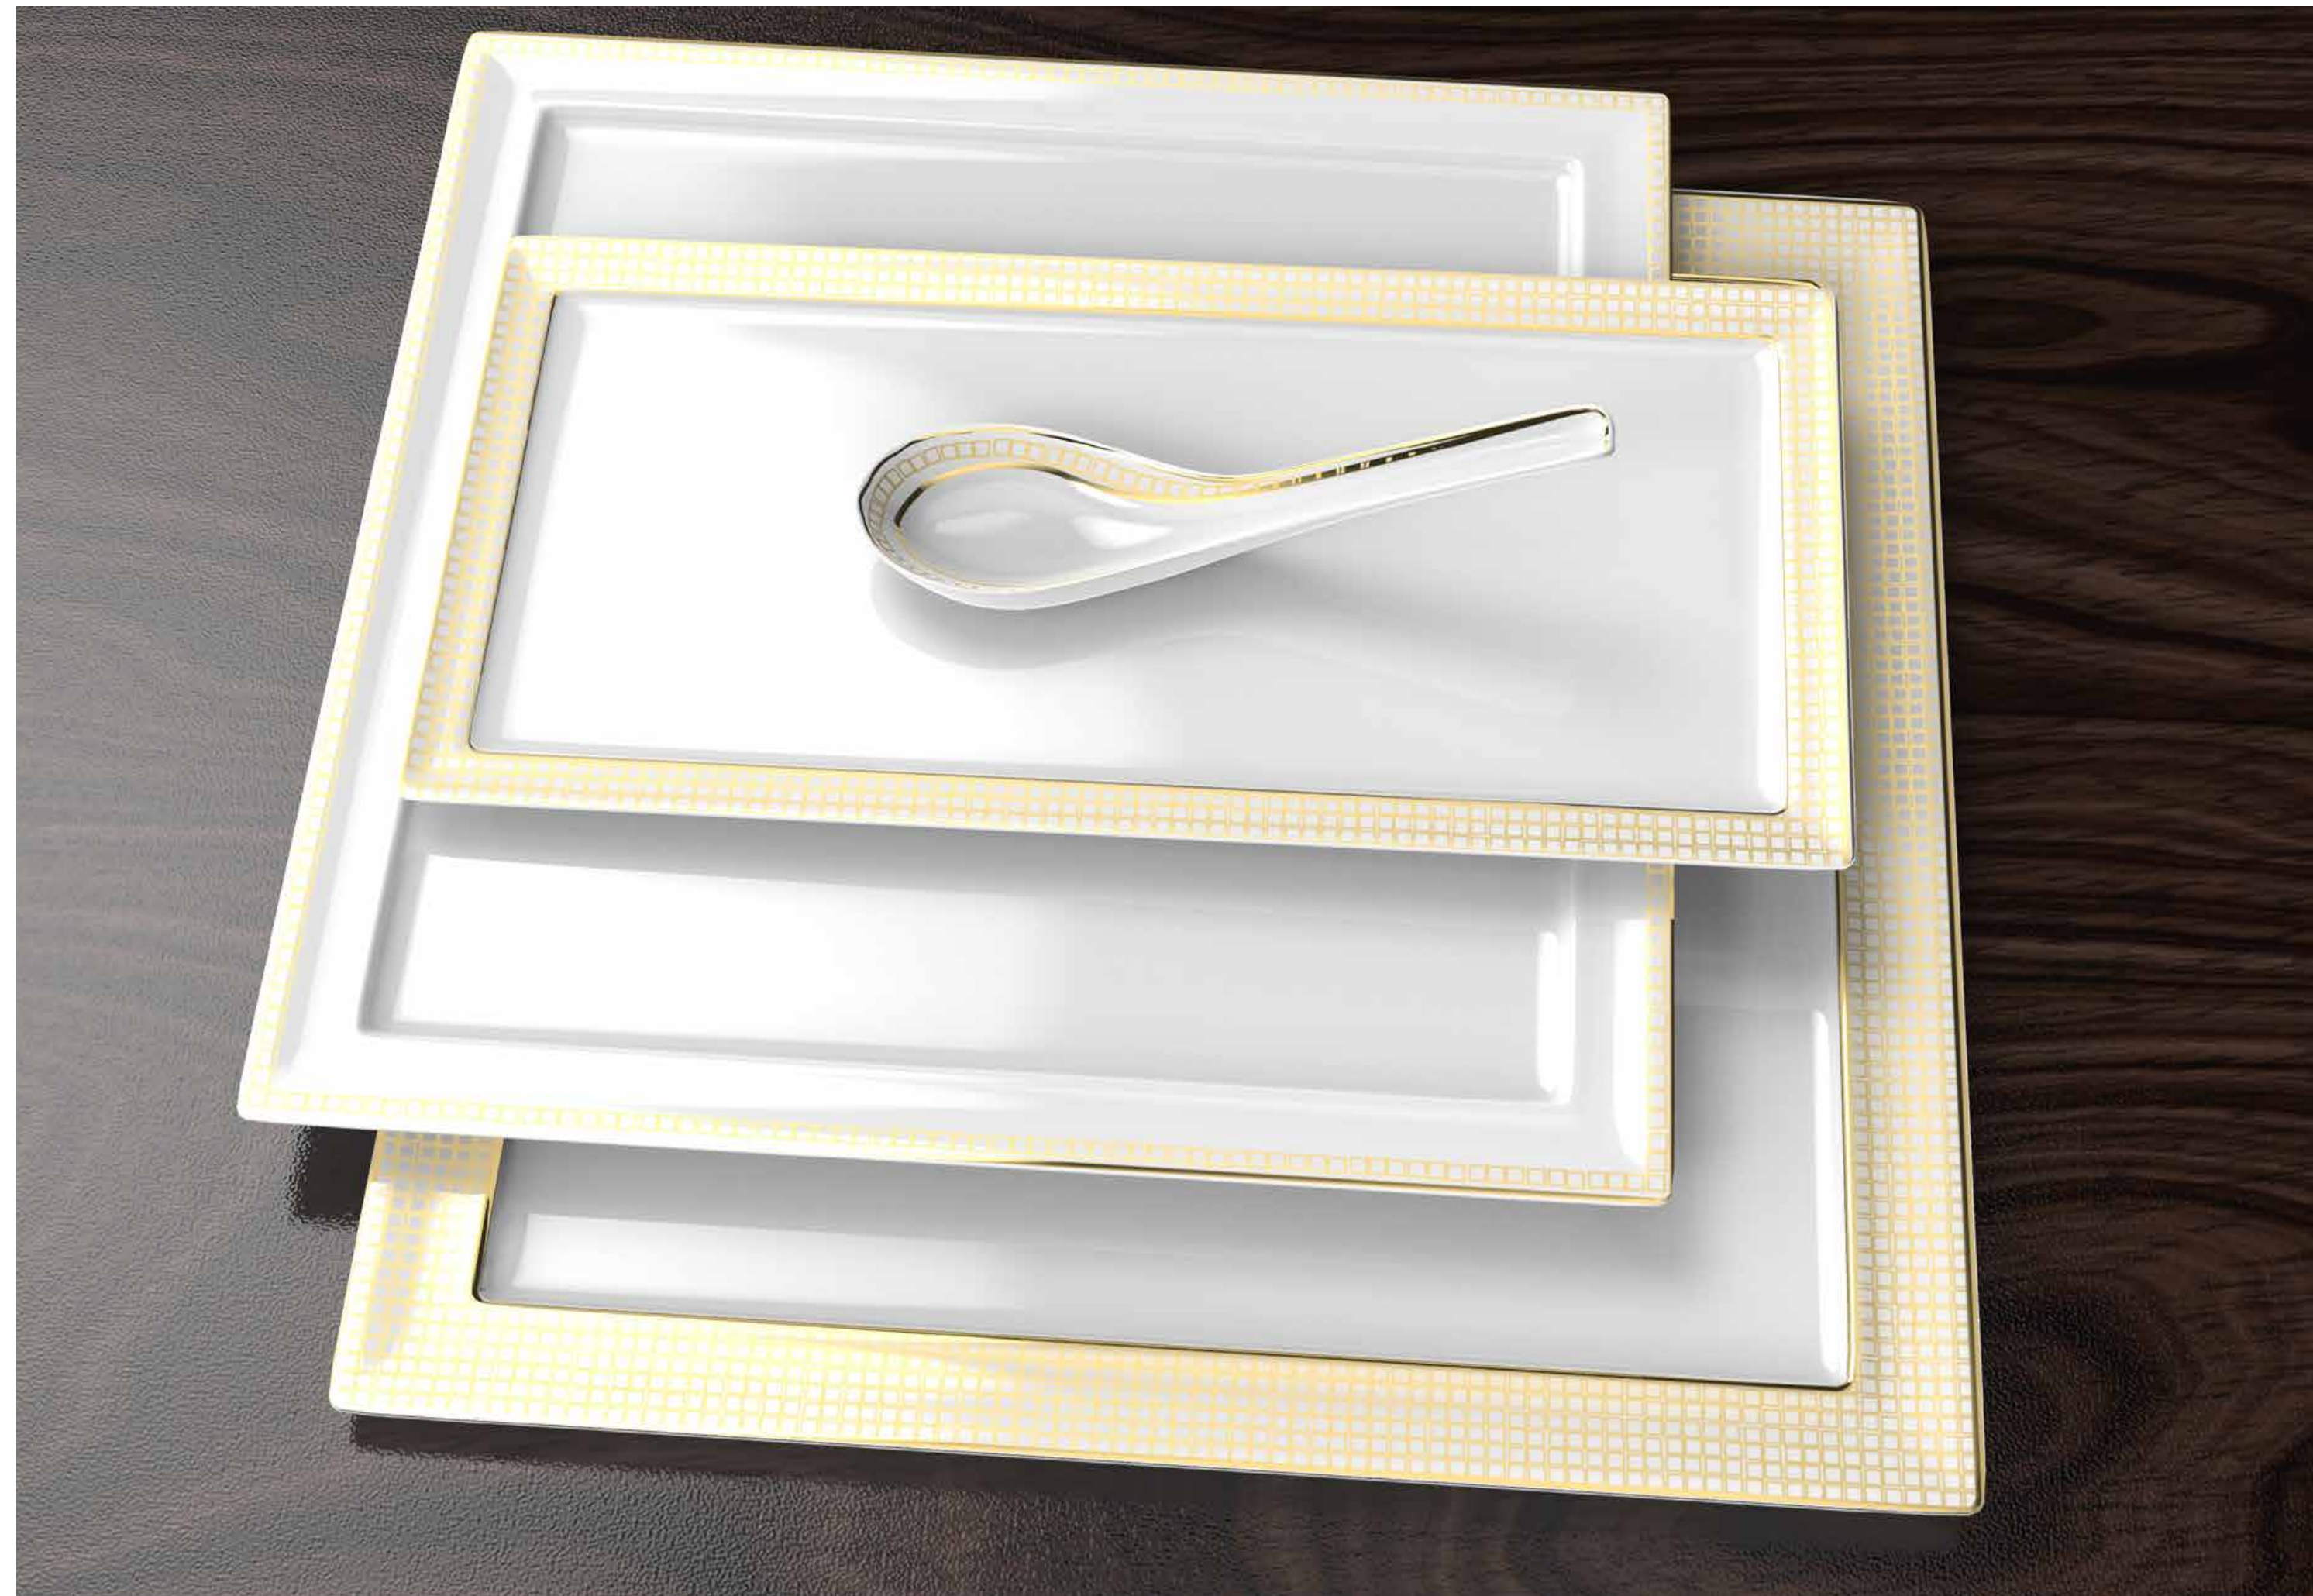

**Horizon**

Asian Dining

29.5cm Square Plate

26cm Square Plate

21cm Square Plate

13cm Square Plate

27x13 Rectangular Platter

12cm Rice Bowl

11cm Soup Bowl

3cl Sake Bowl

5cl Soja Sauce Bowl

10cl Small Covered Cup

10cm Dish

Chinese Spoon

Chopstick Rest

Artistic Representation  
© GF Copyright 2018