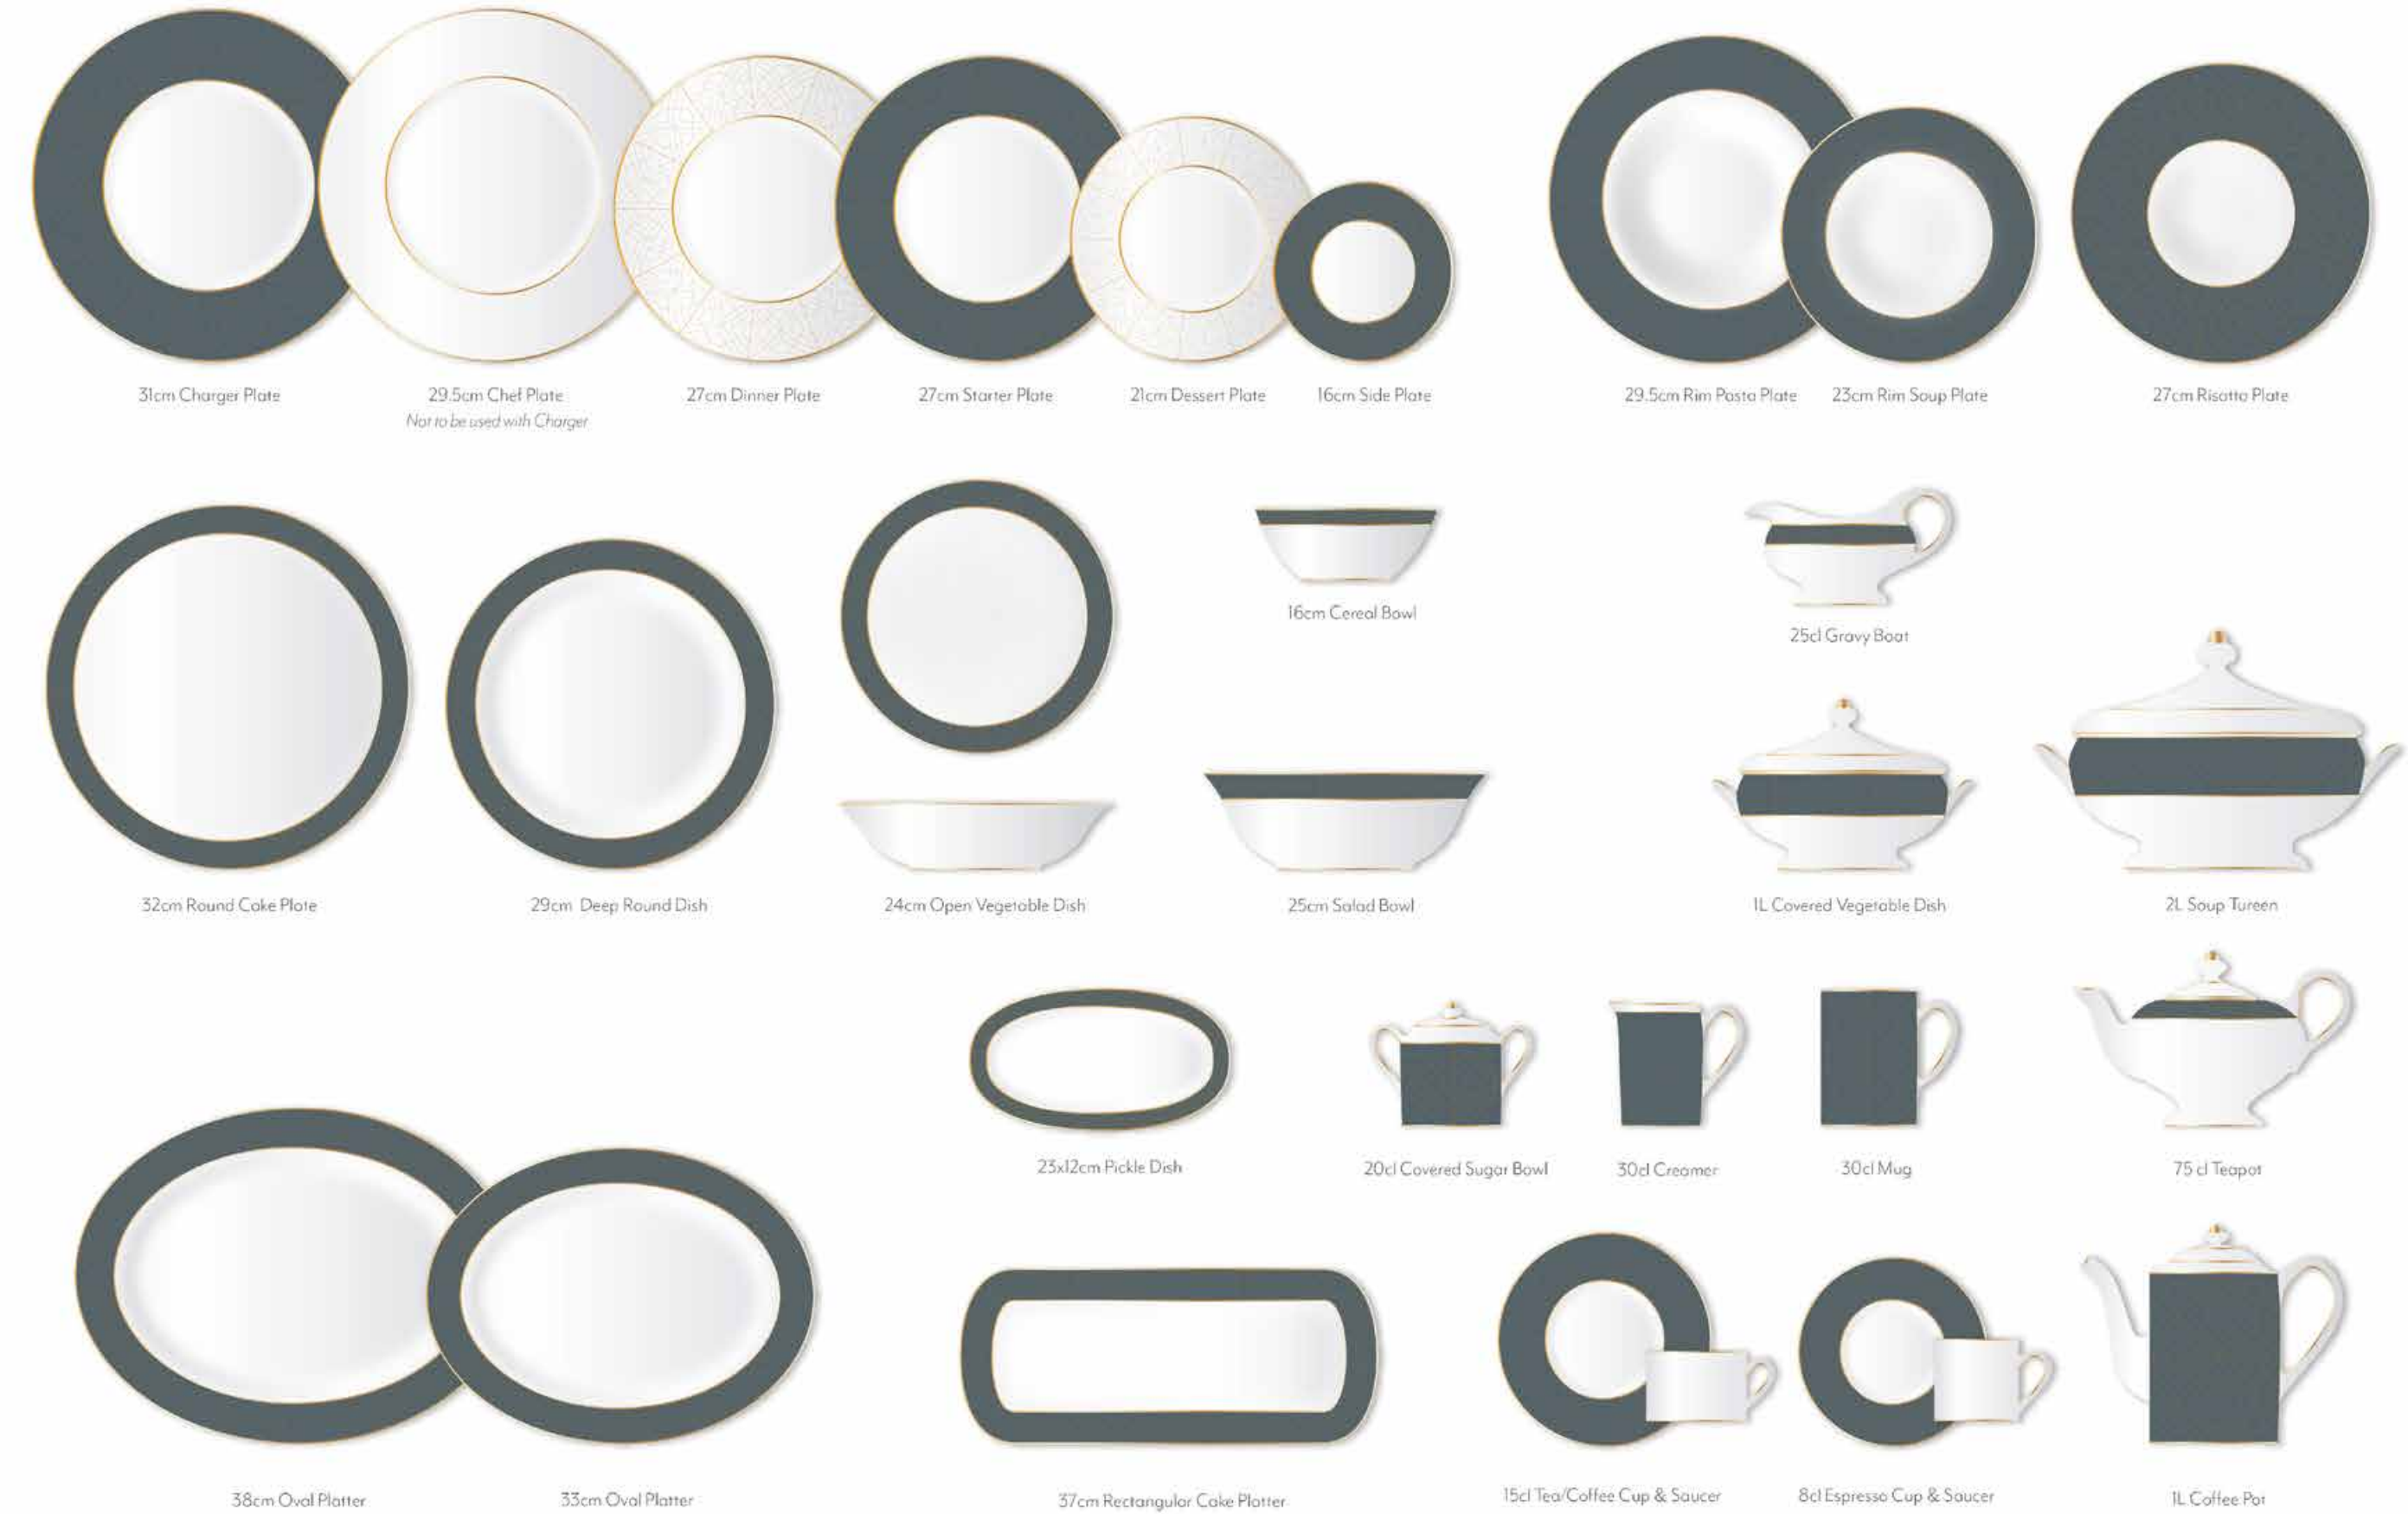

Jali

Timeless Tableware

Artistic Representation
© GF Copyright 2018